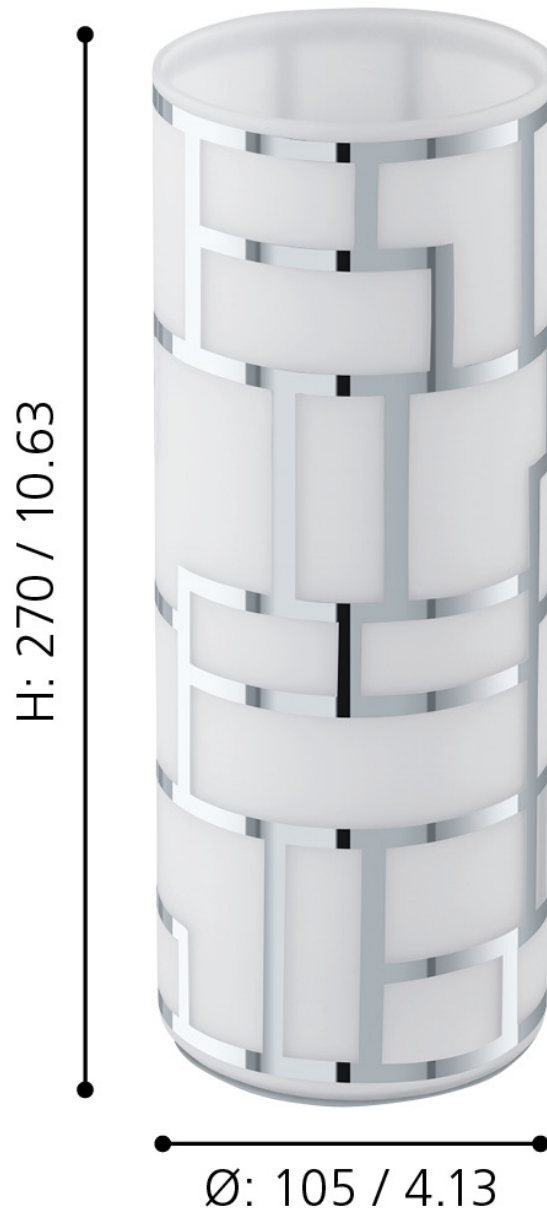

Eglo Lighting - Bayman - 91971 - White Glass Table Lamp

mm / inch

CONTACT