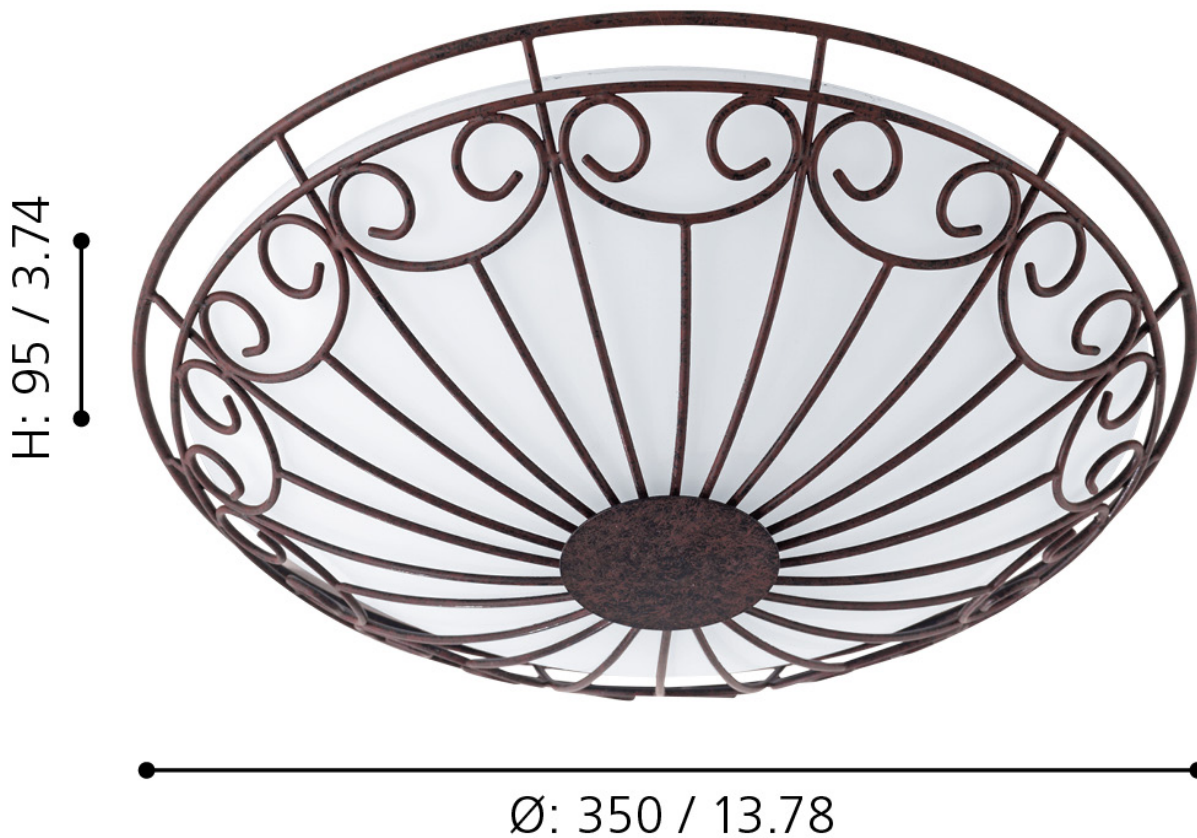

Eglo Lighting - Colti - 92143 - Antique Brown White Glass 2 Light Flush Ceiling Light

mm / inch

CONTACT