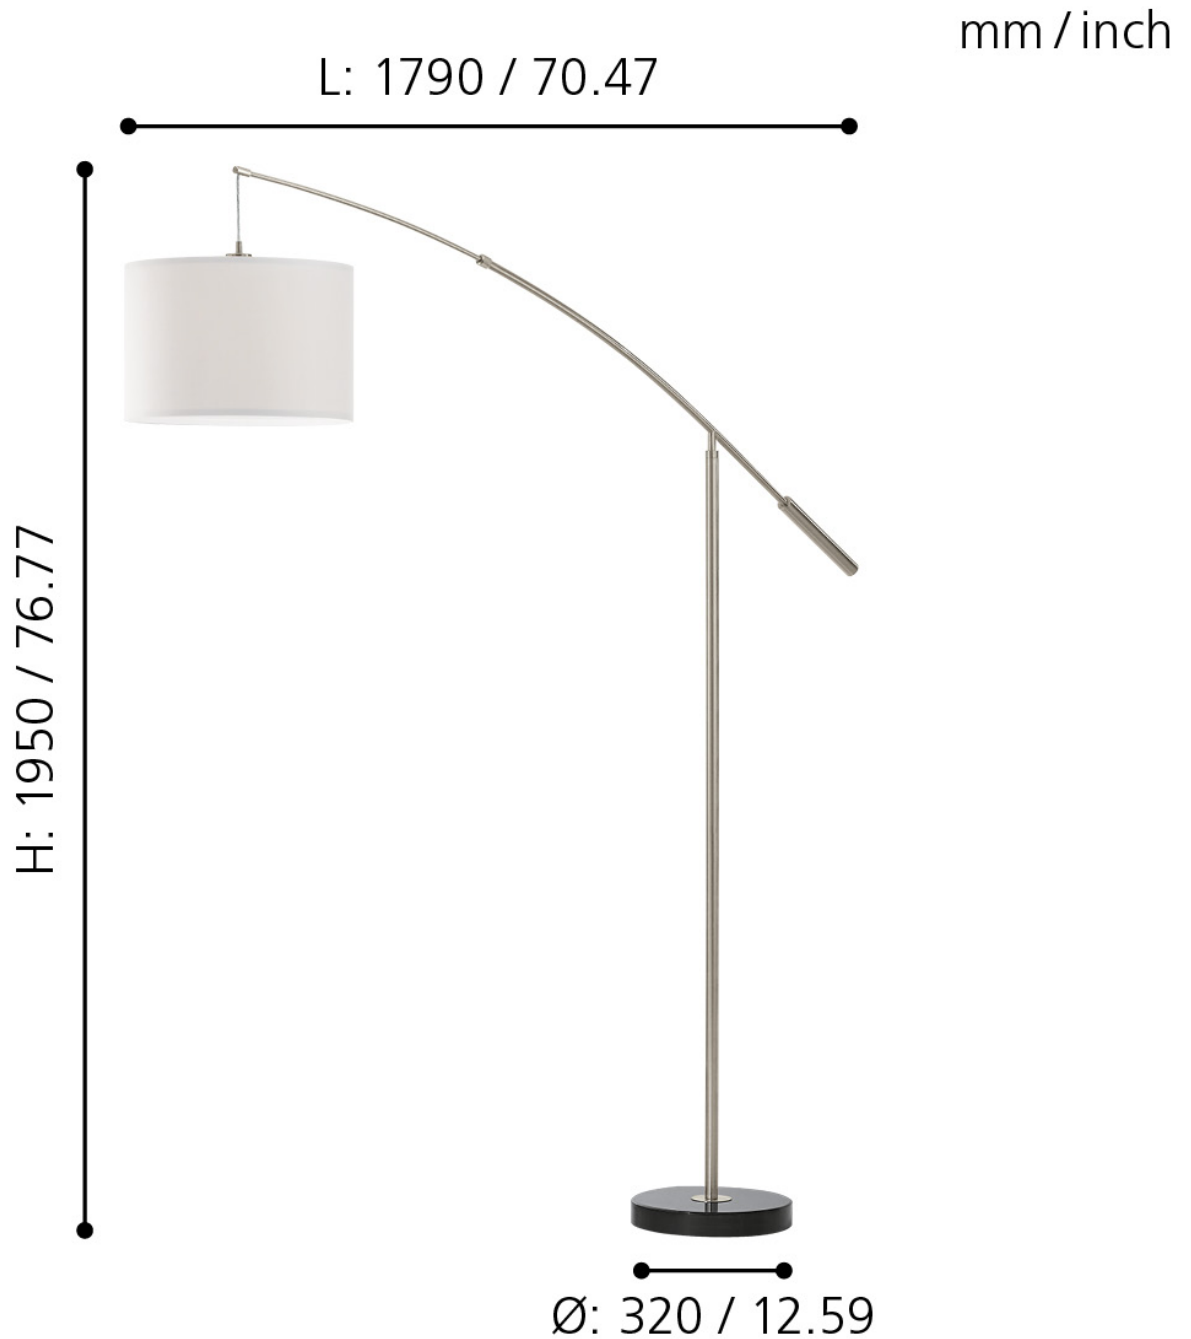

Eglo Lighting - Nadina - 92206 - Satin Nickel White Floor Reading Lamp

CONTACT