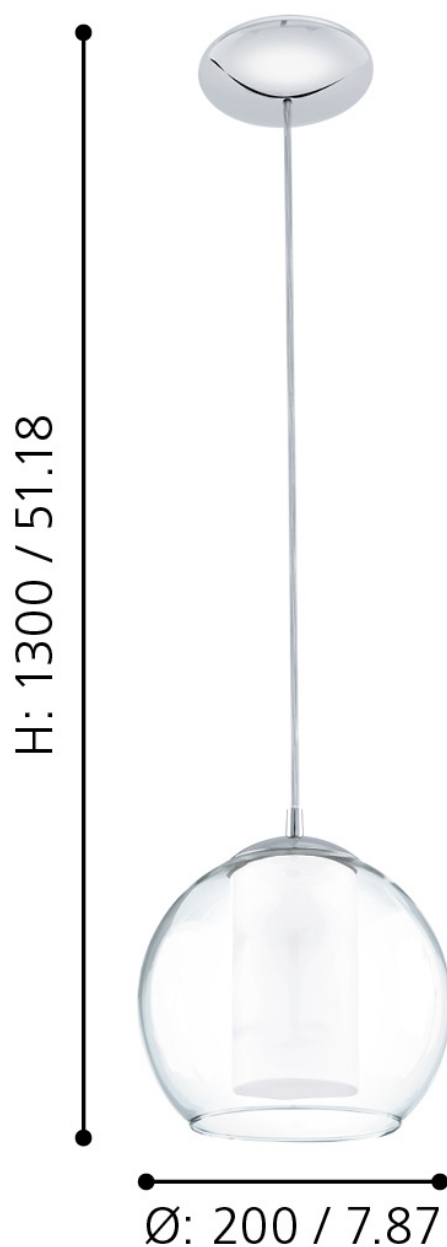

Eglo Lighting - Bolsano - 92761 - Chrome Clear Glass Ceiling Pendant Light

mm / inch

CONTACT