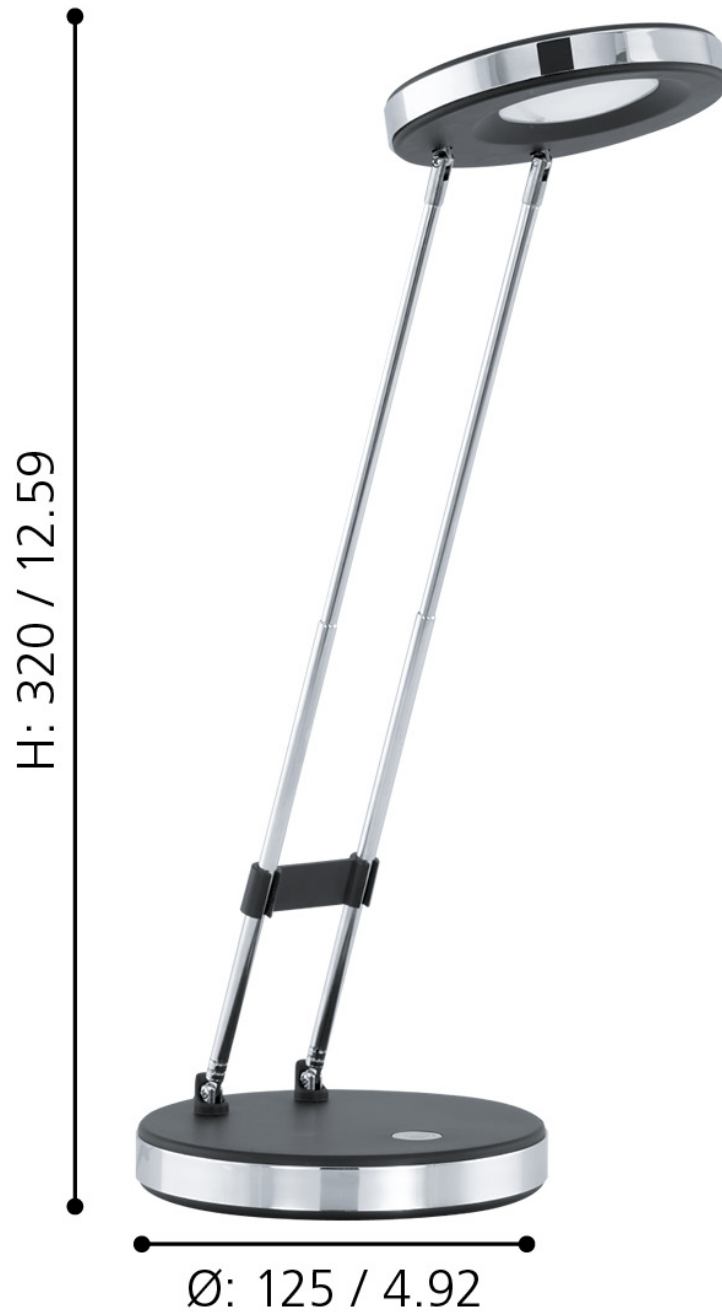

Eglo Lighting - Gexo - 93076 - LED Black Chrome Task Table Lamp

mm / inch

CONTACT