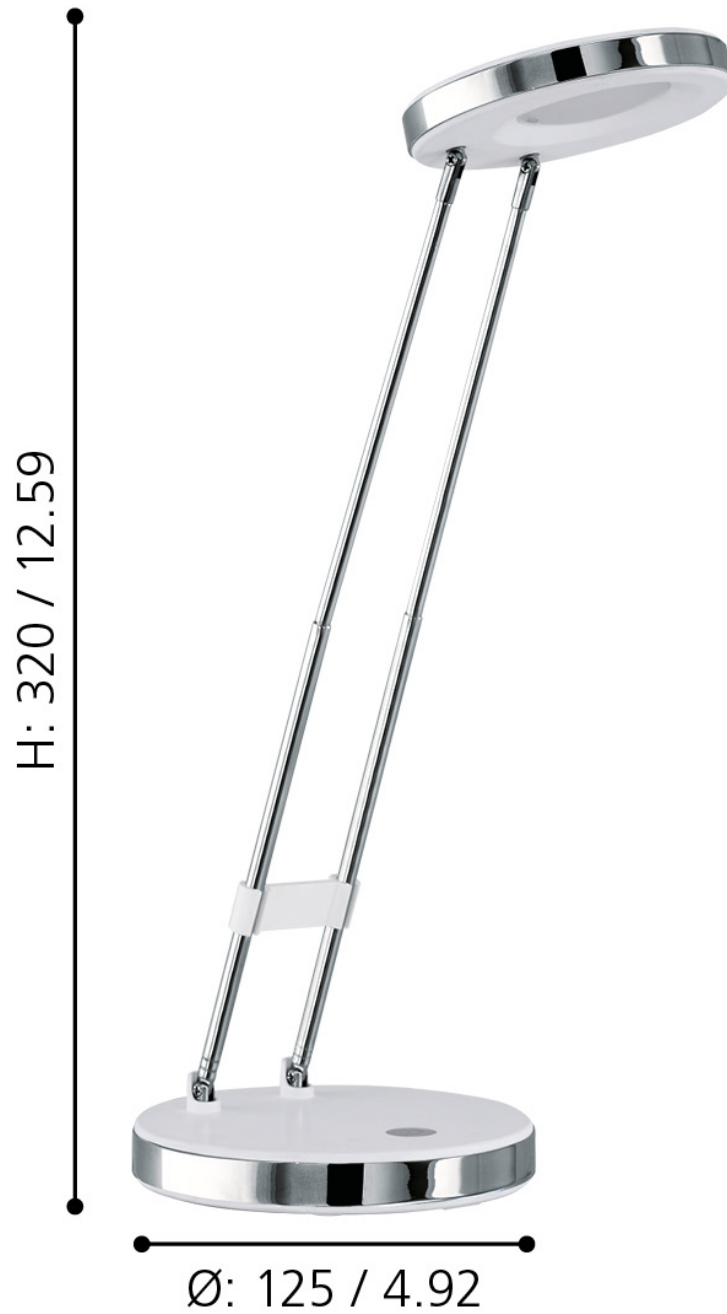

Eglo Lighting - Gexo - 93077 - LED White Chrome Task Table Lamp

mm / inch

CONTACT