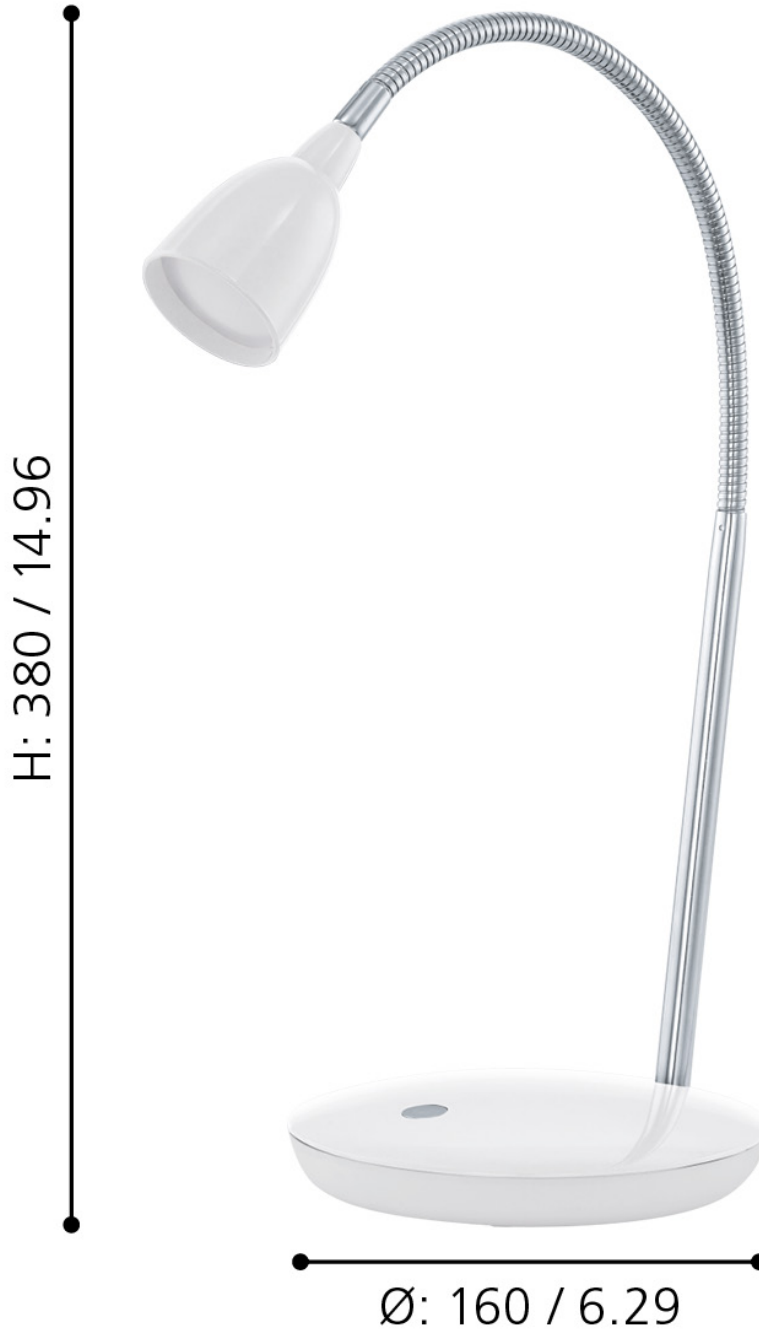

Eglo Lighting - Durengo - 93078 - LED White Chrome Task Table Lamp

mm / inch

CONTACT