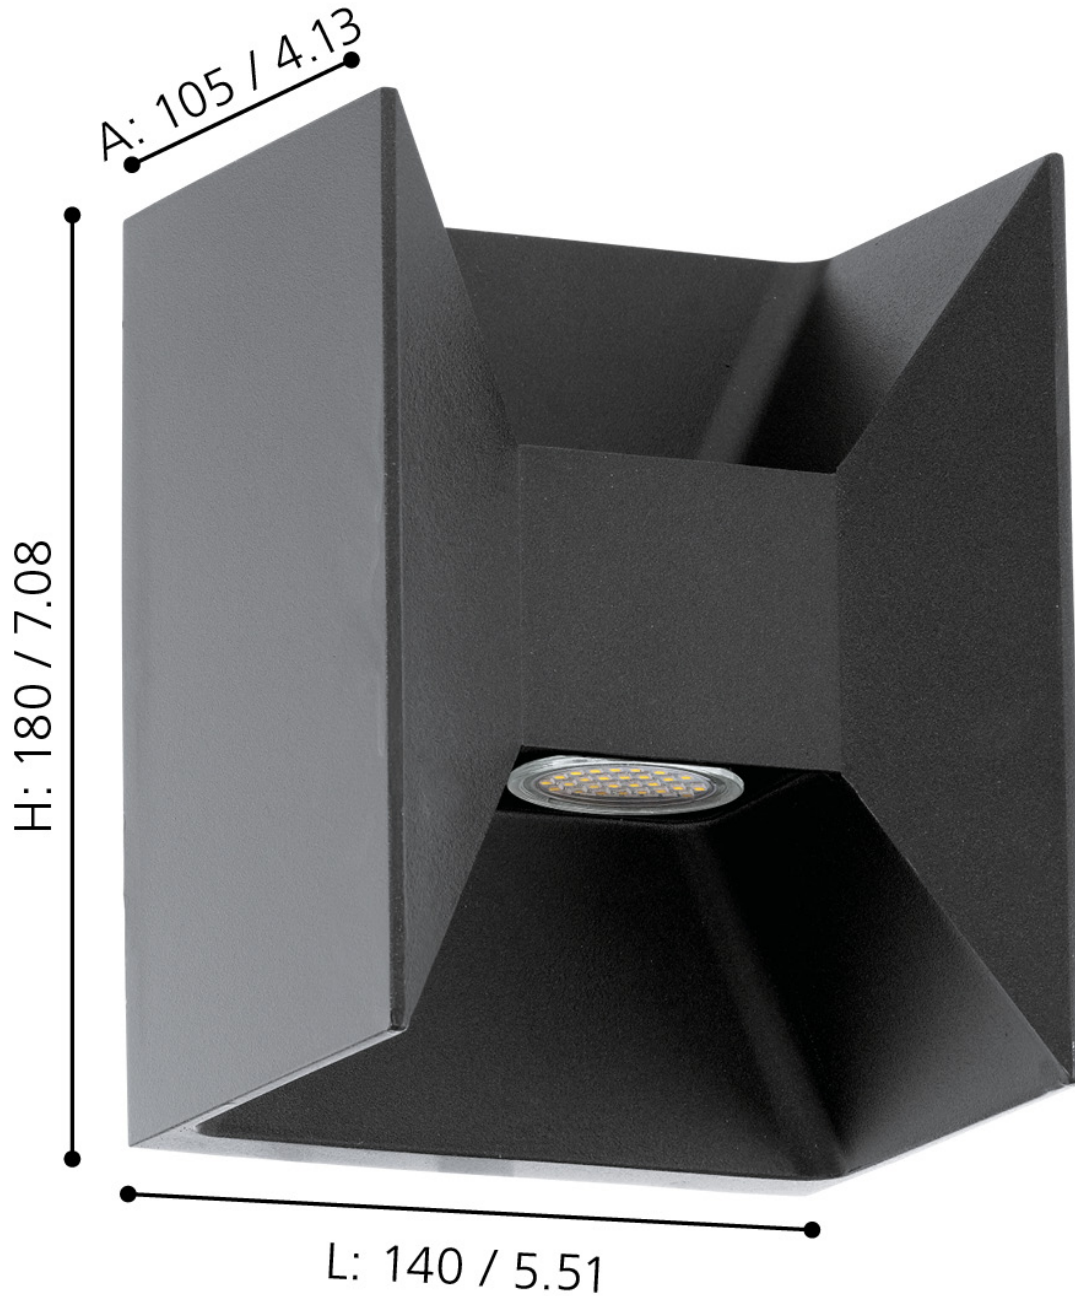

Eglo Lighting - Morino - 93319 - LED Anthracite 2 Light IP44 Outdoor Wall Washer Light

mm / inch

CONTACT