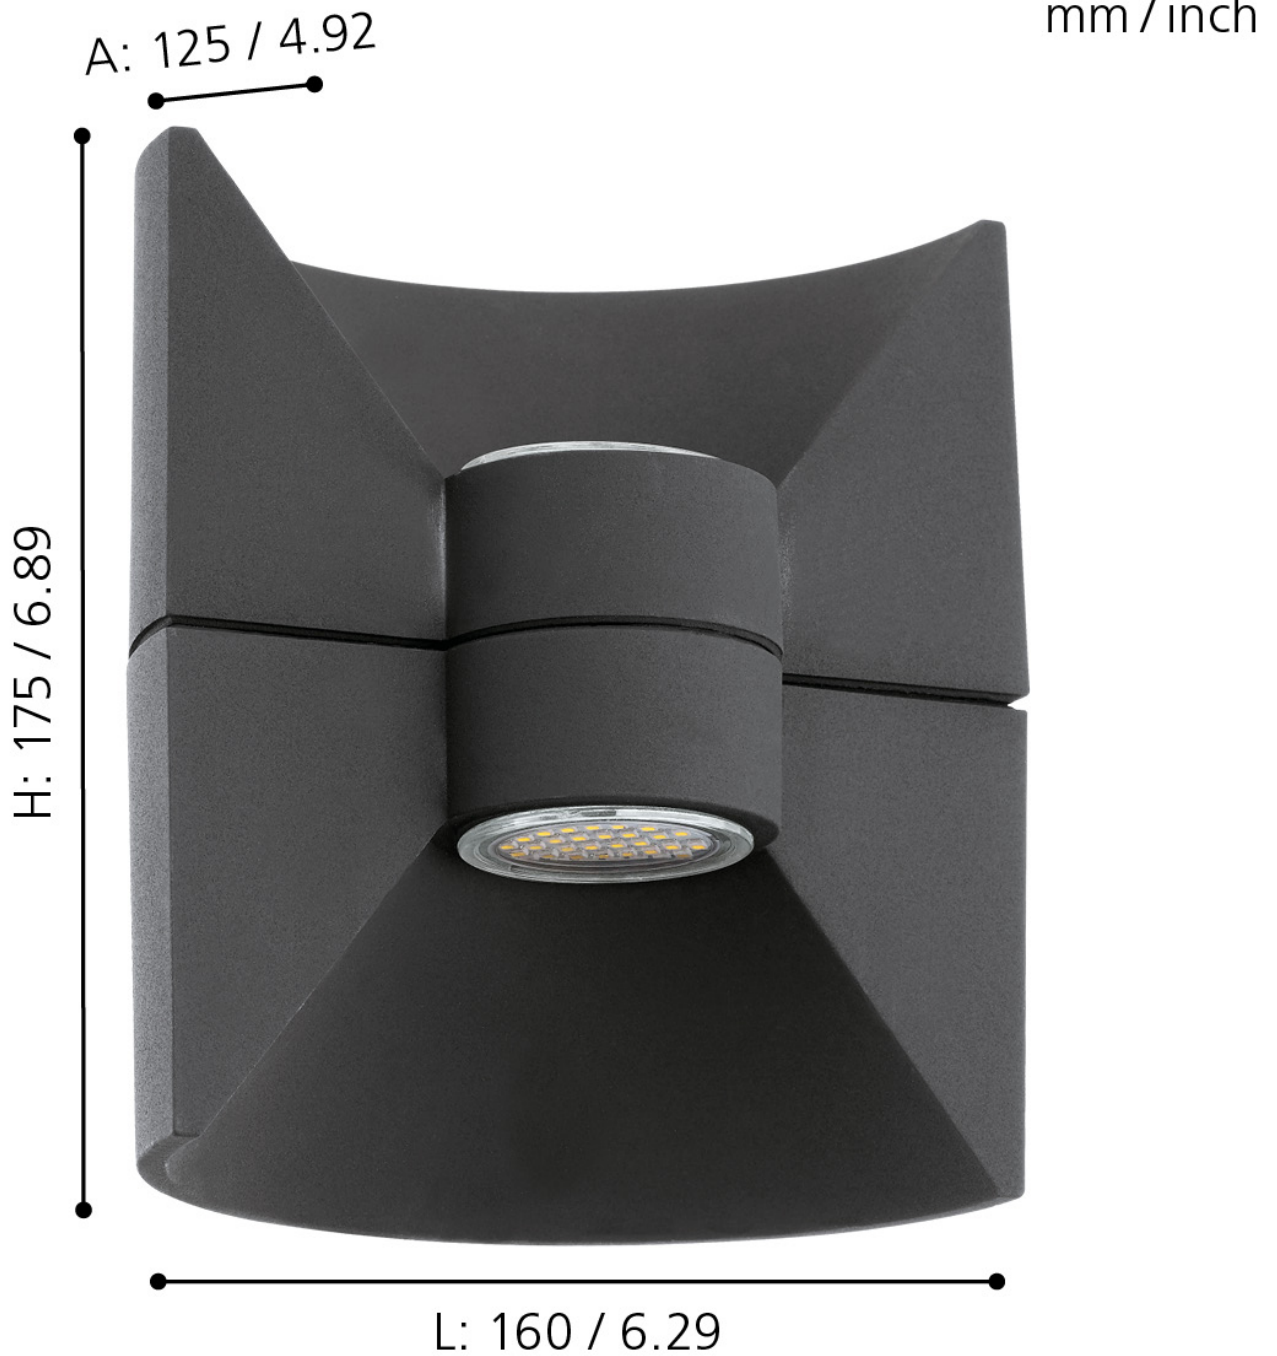

Eglo Lighting - Redondo - 93368 - LED Anthracite 2 Light IP44 Outdoor Wall Washer Light

CONTACT