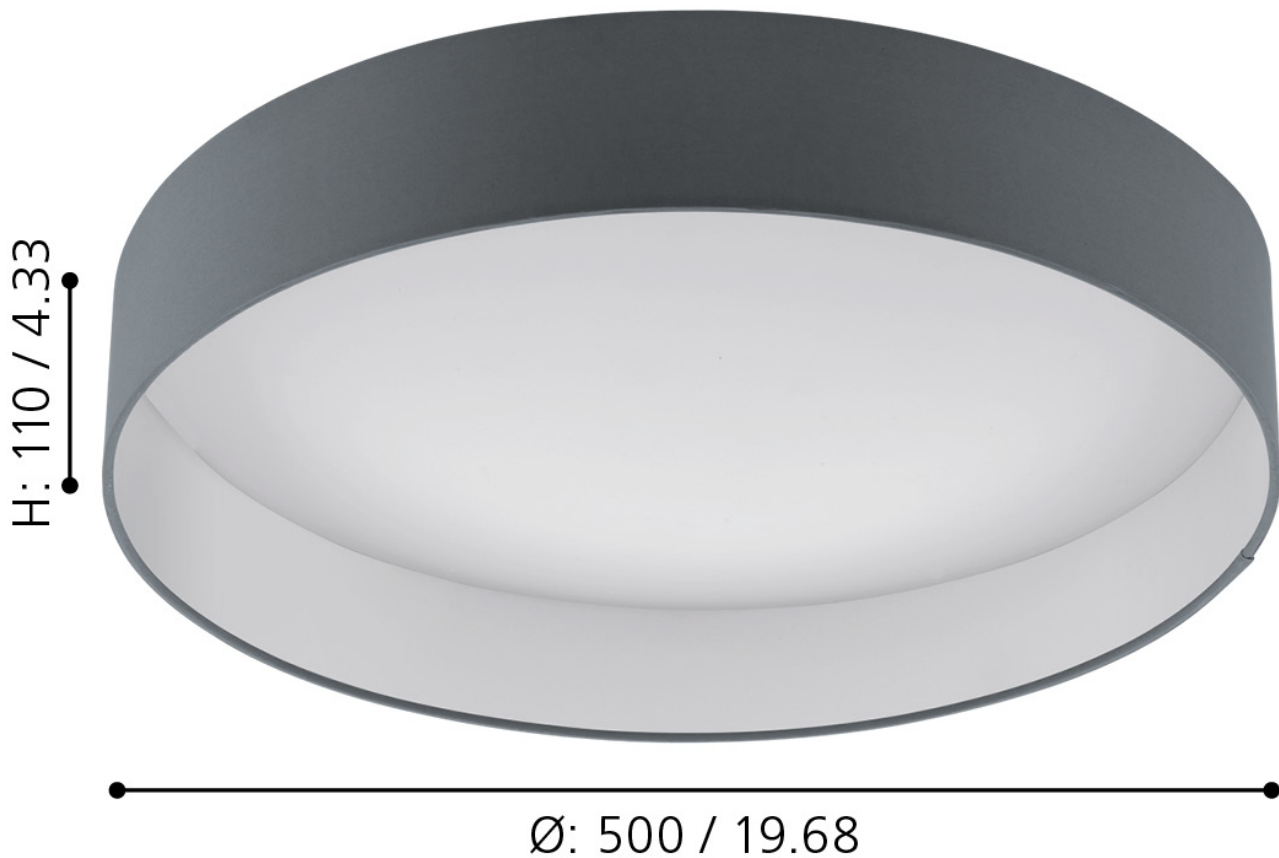

Eglo Lighting - Palomaro - 93397 - LED White Anthracite 4 Light Flush Ceiling Light

mm / inch

**CONTACT**