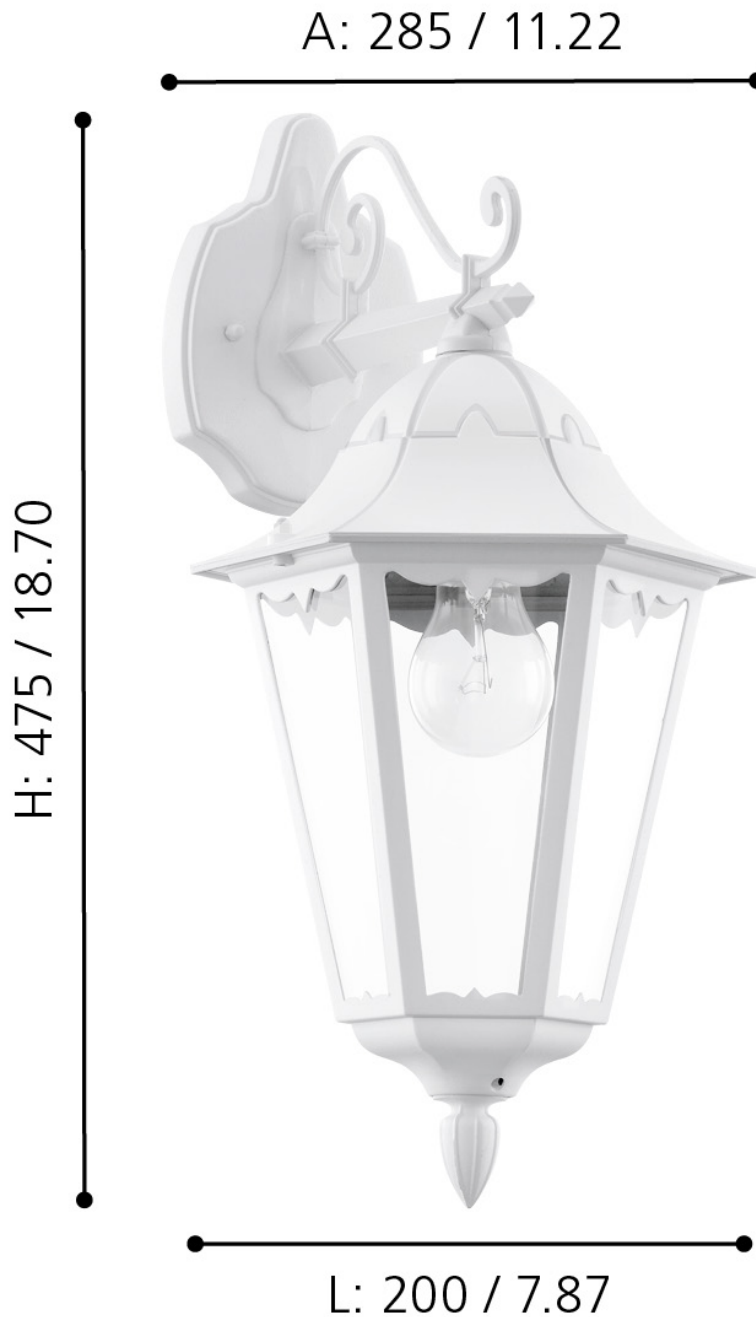

Eglo Lighting - Navedo - 93445 - White Clear Glass IP44 Outdoor Wall Light

mm / inch

**CONTACT**