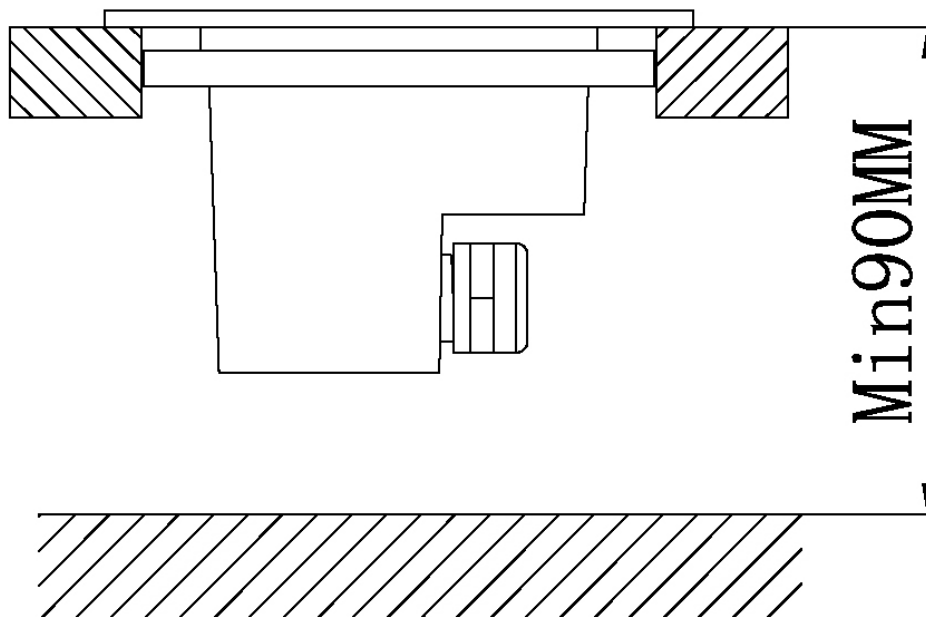

Eglo Lighting - Lamedo - 93481 - LED Stainless Steel White Glass IP67 Outdoor Ground Light

**CONTACT**