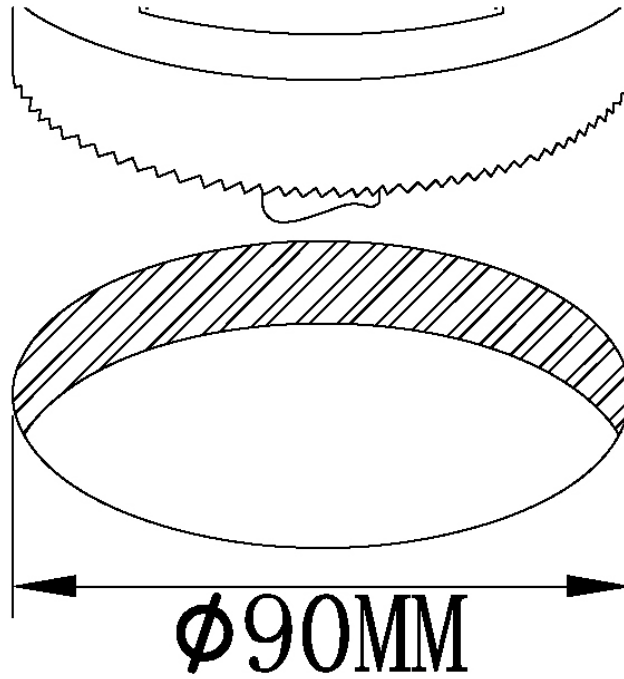

Eglo Lighting - Lamedo - 93481 - LED Stainless Steel White Glass IP67 Outdoor Ground Light

**CONTACT**