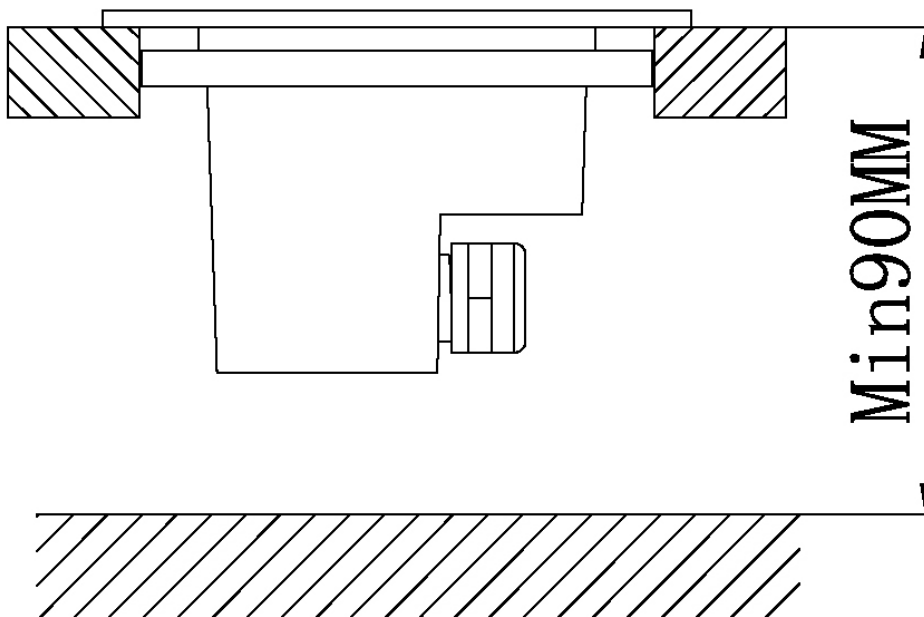

Eglo Lighting - Lamedo - 93482 - LED Stainless Steel White Glass IP67 Outdoor Ground Light

**CONTACT**