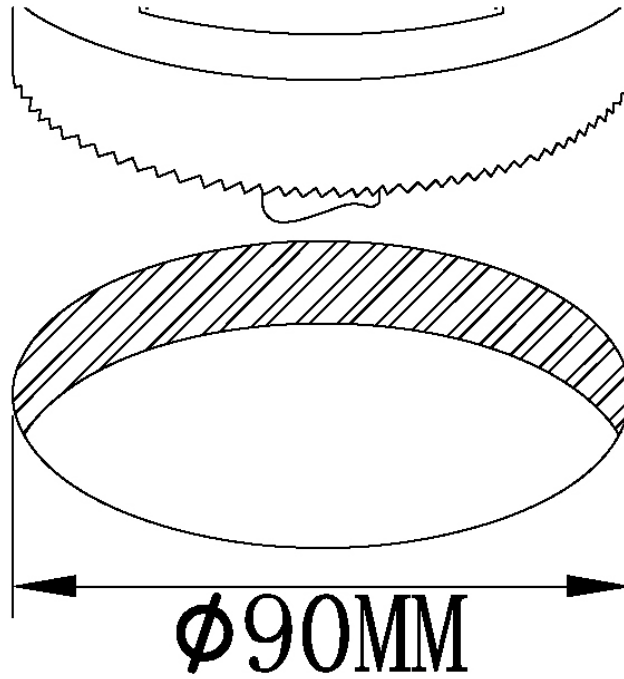

Eglo Lighting - Lamedo - 93482 - LED Stainless Steel White Glass IP67 Outdoor Ground Light

**CONTACT**