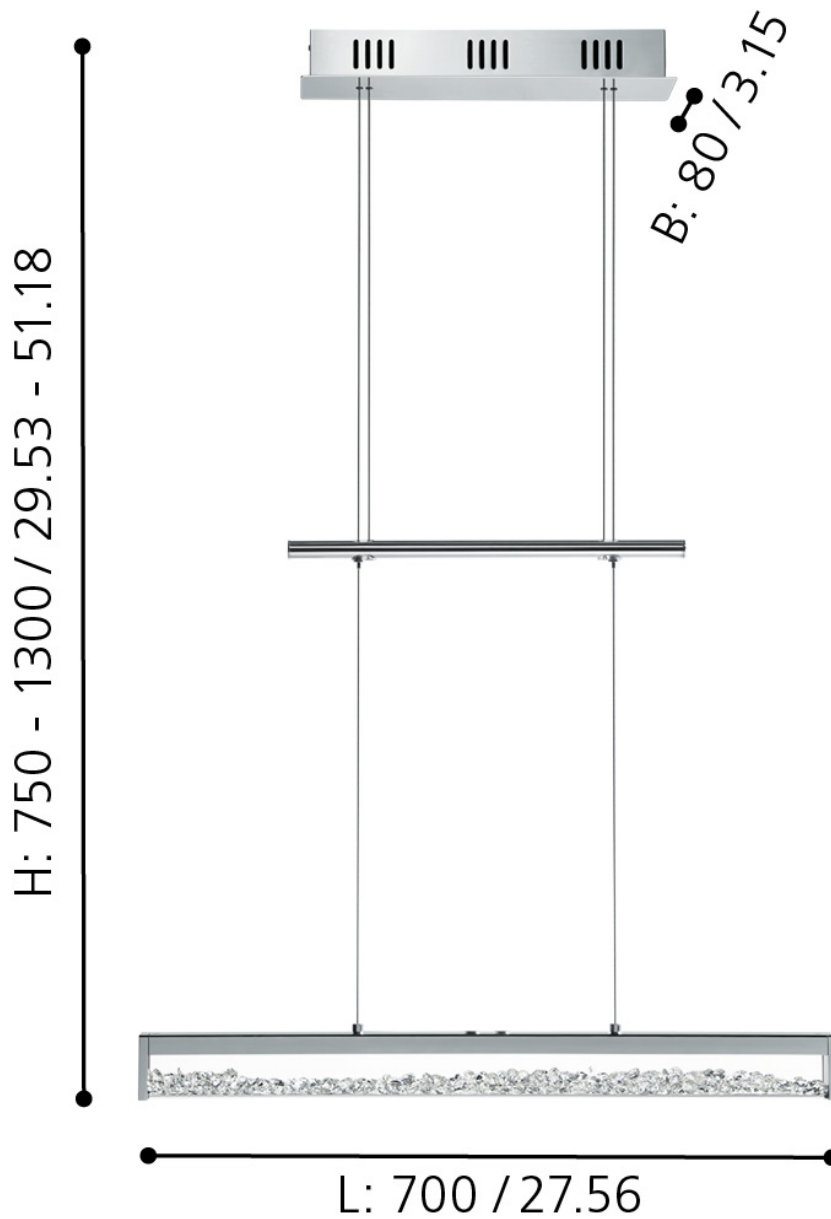

Eglo Lighting - Cardito 1 - 93625 - LED Chrome Clear Glass 4 Light Touch Bar Ceiling Pendant Light

mm / inch

CONTACT