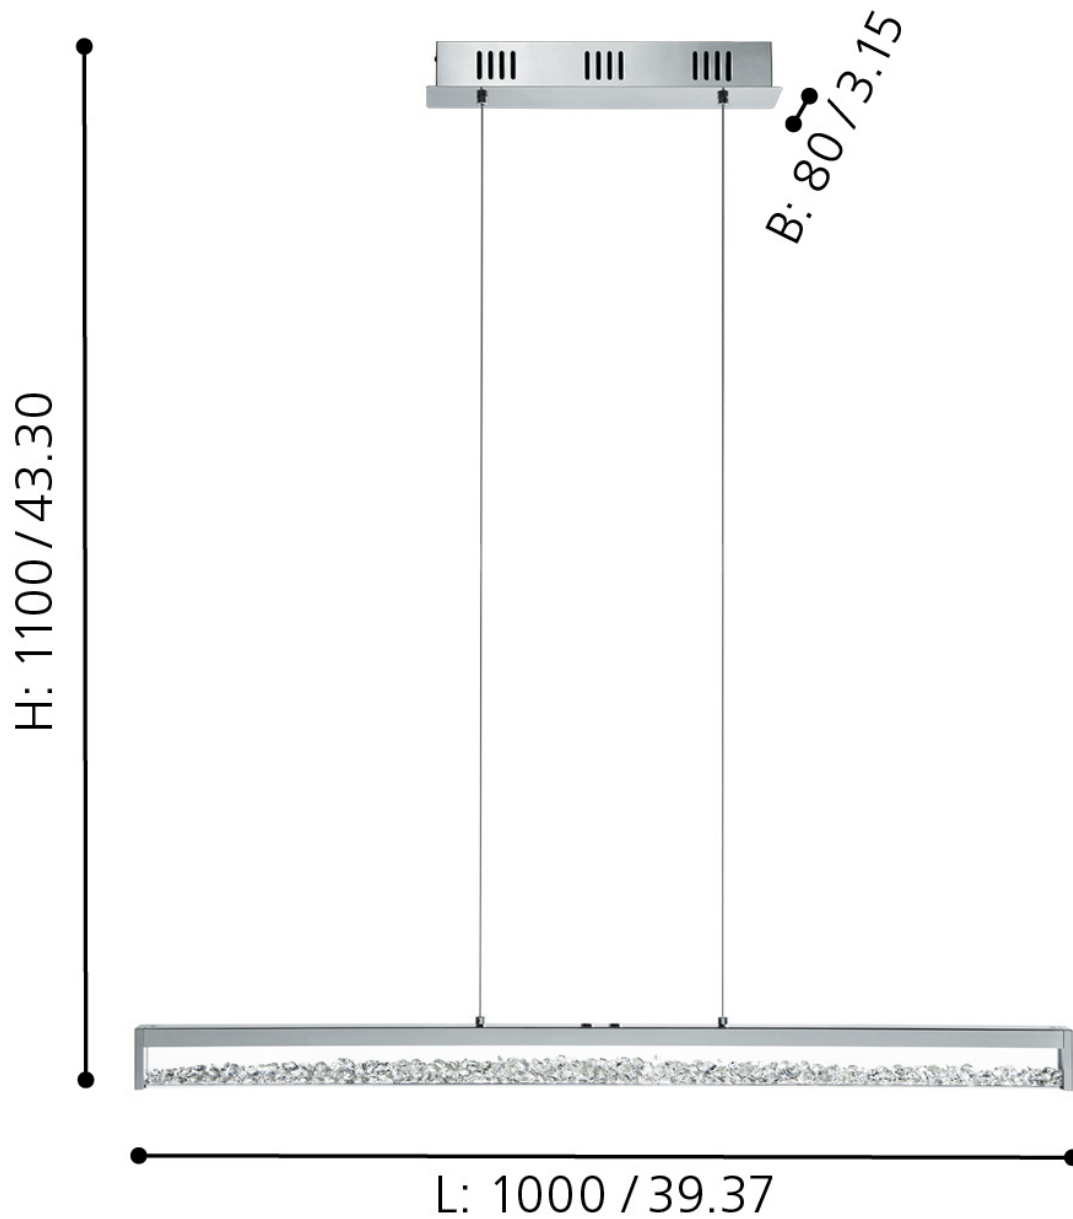

Eglo Lighting - Cardito 1 - 93626 - LED Chrome Clear Glass 6 Light Touch Bar Ceiling Pendant Light

mm / inch

**CONTACT**