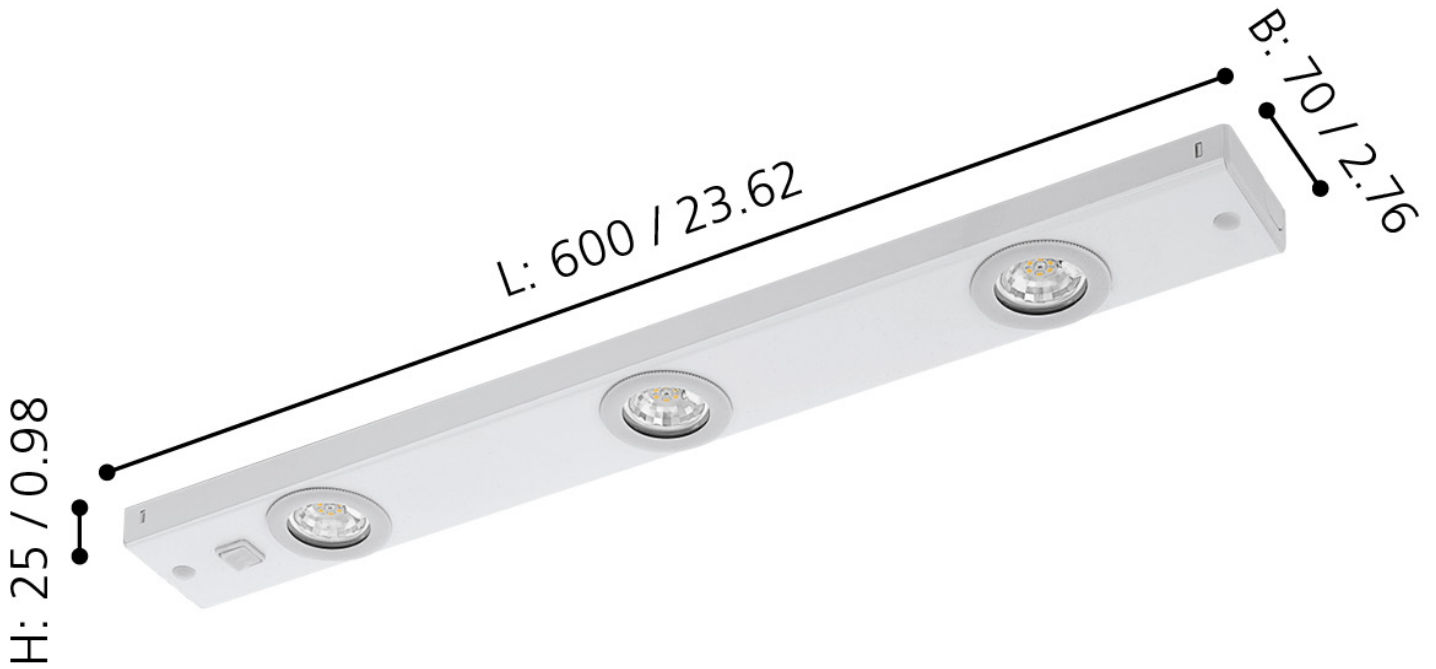

Eglo Lighting - Kob LED - 93706 - LED White 3 Light Cabinet Kit

mm / inch

**CONTACT**