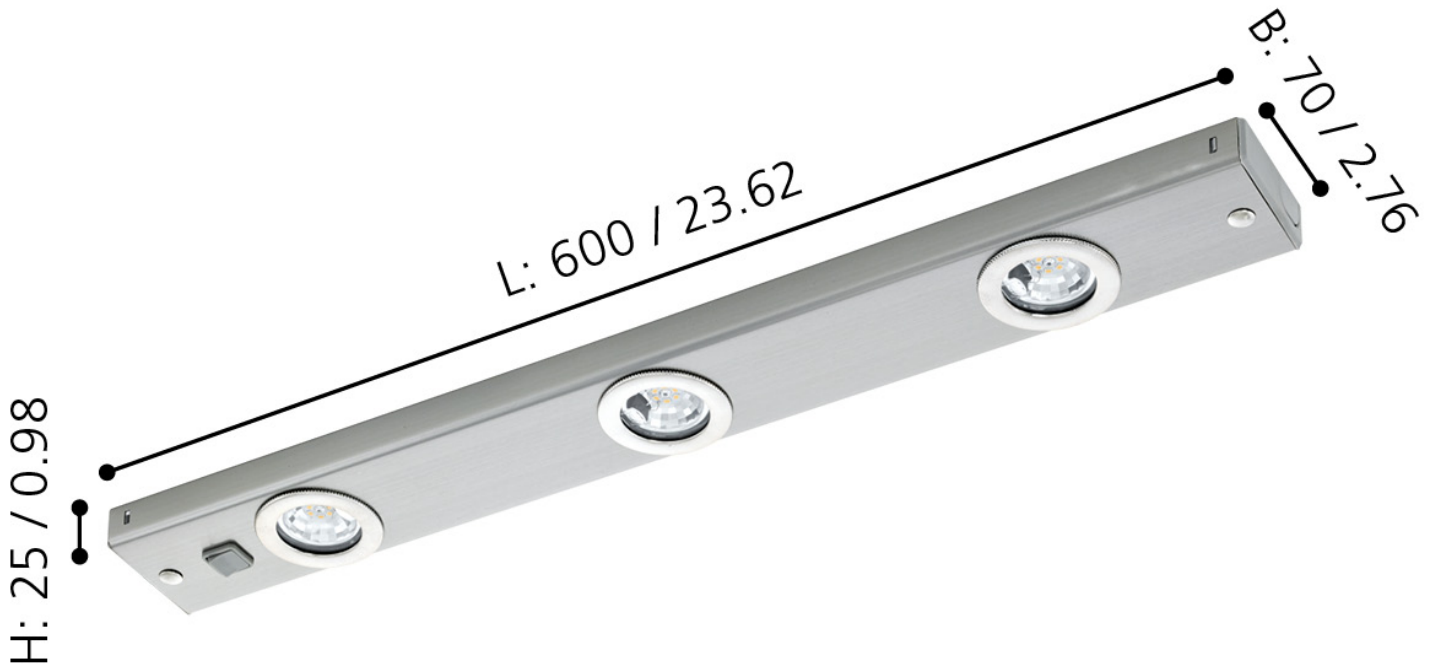

Eglo Lighting - Kob LED - 93707 - LED Satin Nickel 3 Light Cabinet Kit

mm / inch

**CONTACT**