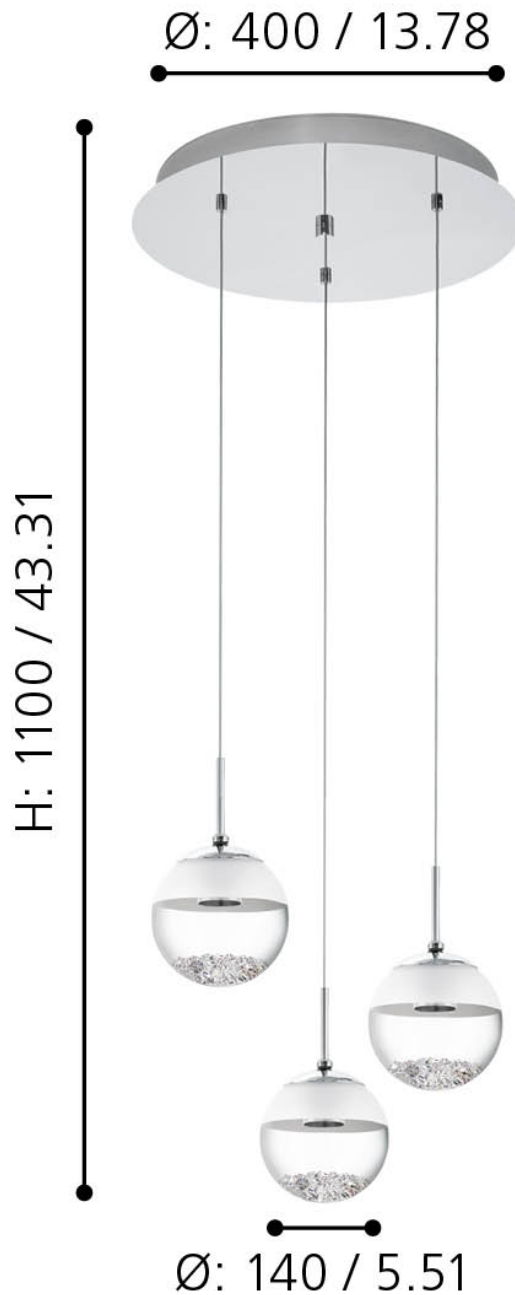

Eglo Lighting - Montefio 1 - 93709 - LED Chrome Clear Glass 3 Light Ceiling Pendant Light

mm / inch

CONTACT