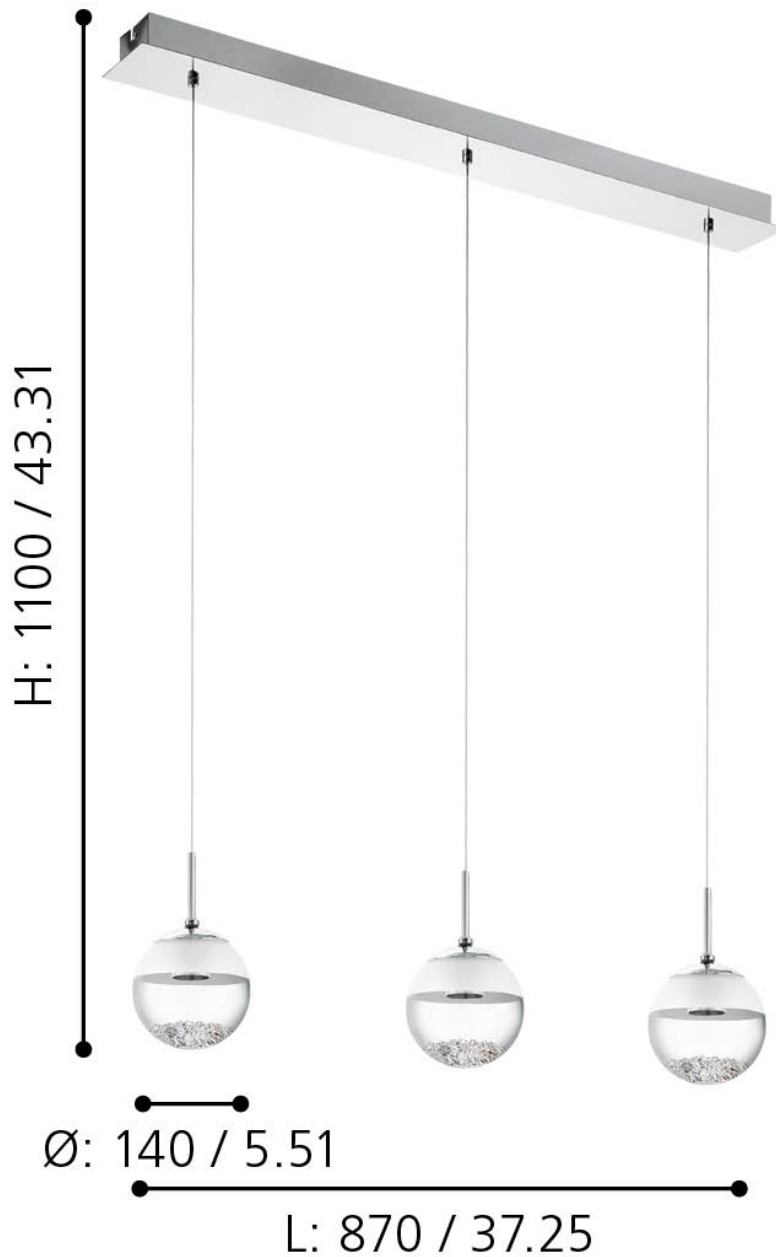

Eglo Lighting - Montefio 1 - 93784 - LED Chrome Clear Glass 3 Light Bar Ceiling Pendant Light

mm / inch

CONTACT