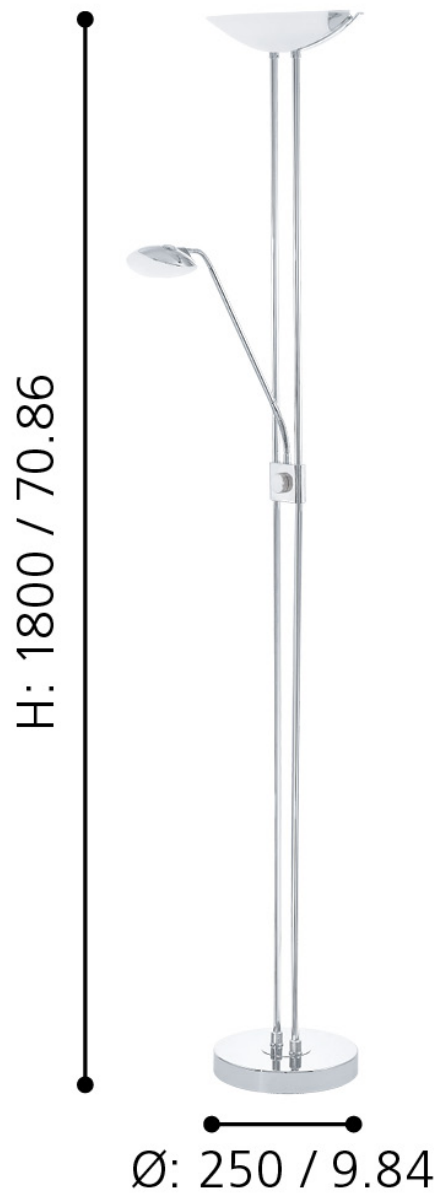

Eglo Lighting - Baya Led - 93875 - LED Chrome White Glass Mother & Child Floor Lamp

mm / inch

CONTACT