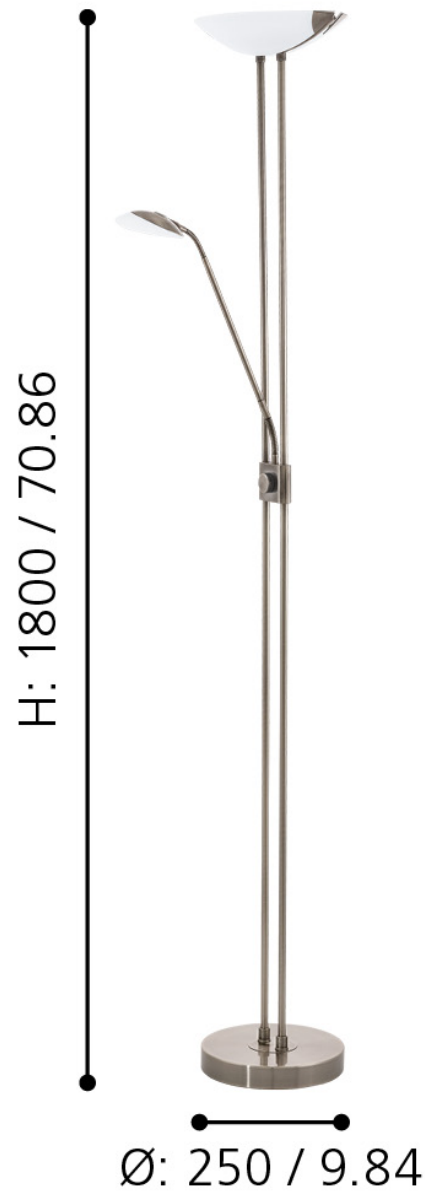

Eglo Lighting - Baya Led - 93876 - LED Bronze White Glass Mother & Child Floor Lamp

mm / inch

CONTACT