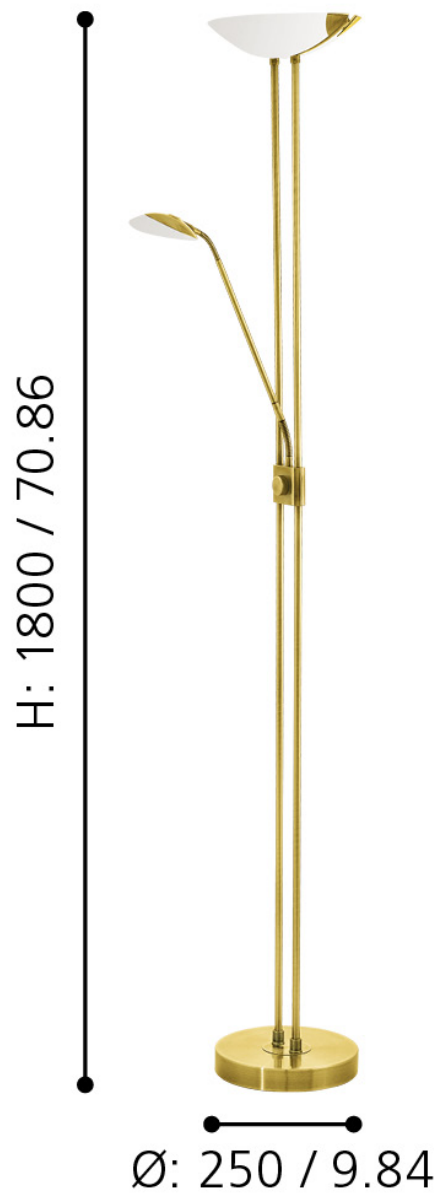

Eglo Lighting - Baya Led - 93877 - LED Brass White Glass Mother & Child Floor Lamp

mm / inch

CONTACT