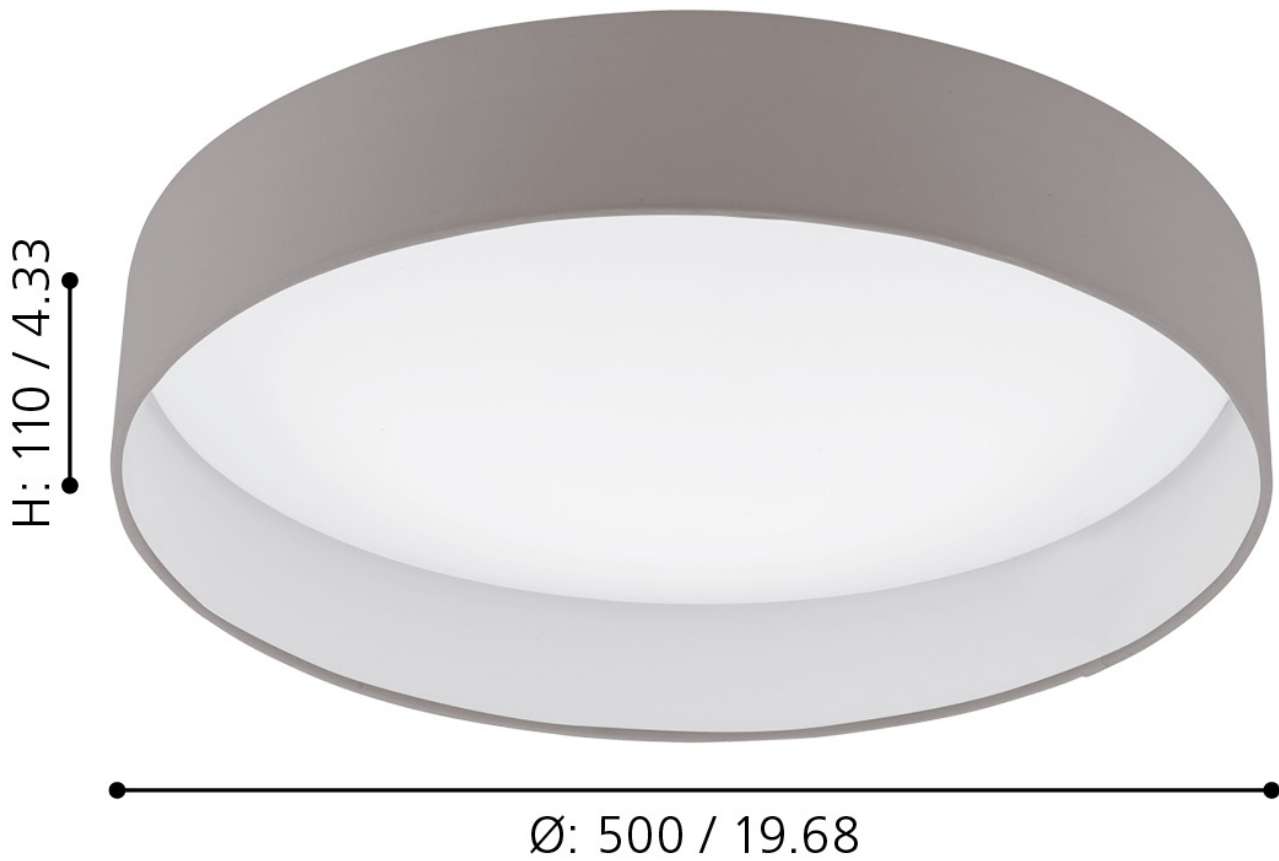

Eglo Lighting - Palomaro - 93952 - LED White Taupe 4 Light Flush Ceiling Light

mm / inch

CONTACT