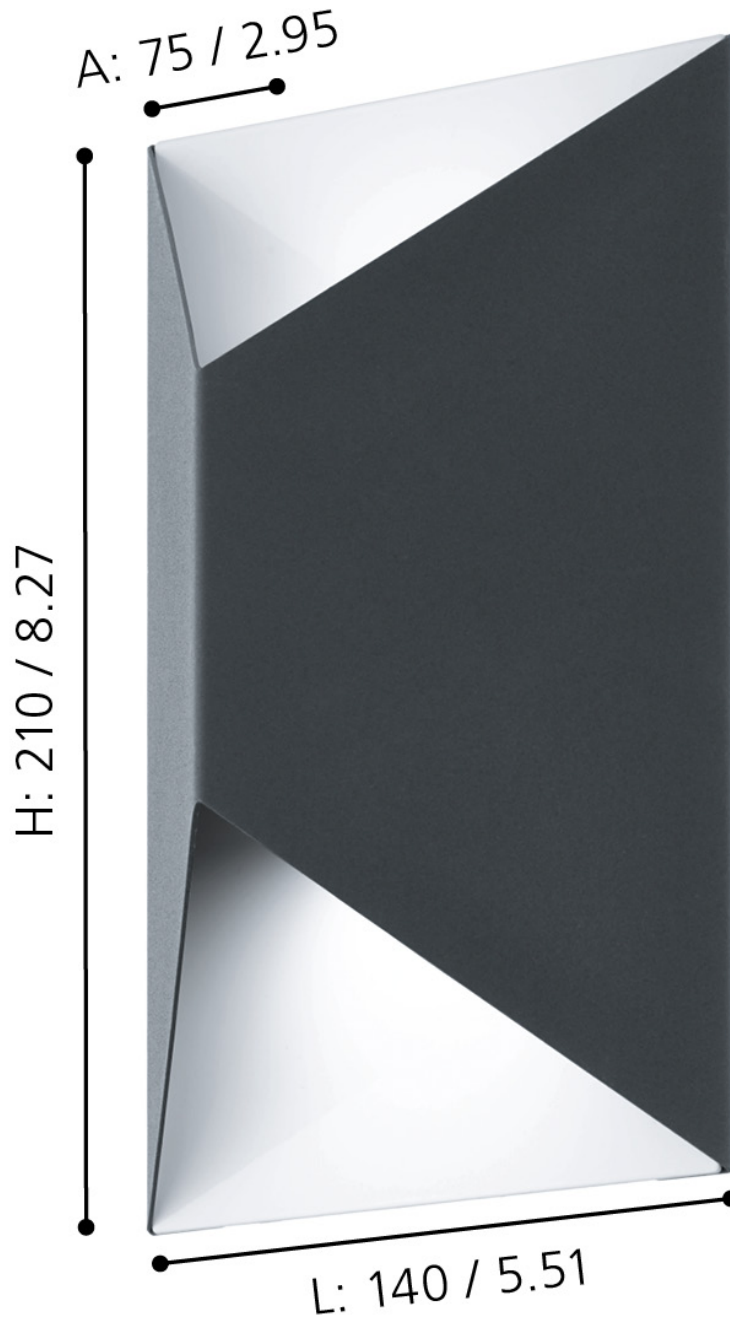

Eglo Lighting - Predazzo - 93994 - LED Anthracite White 2 Light IP44 Outdoor Wall Washer Light

mm / inch

CONTACT