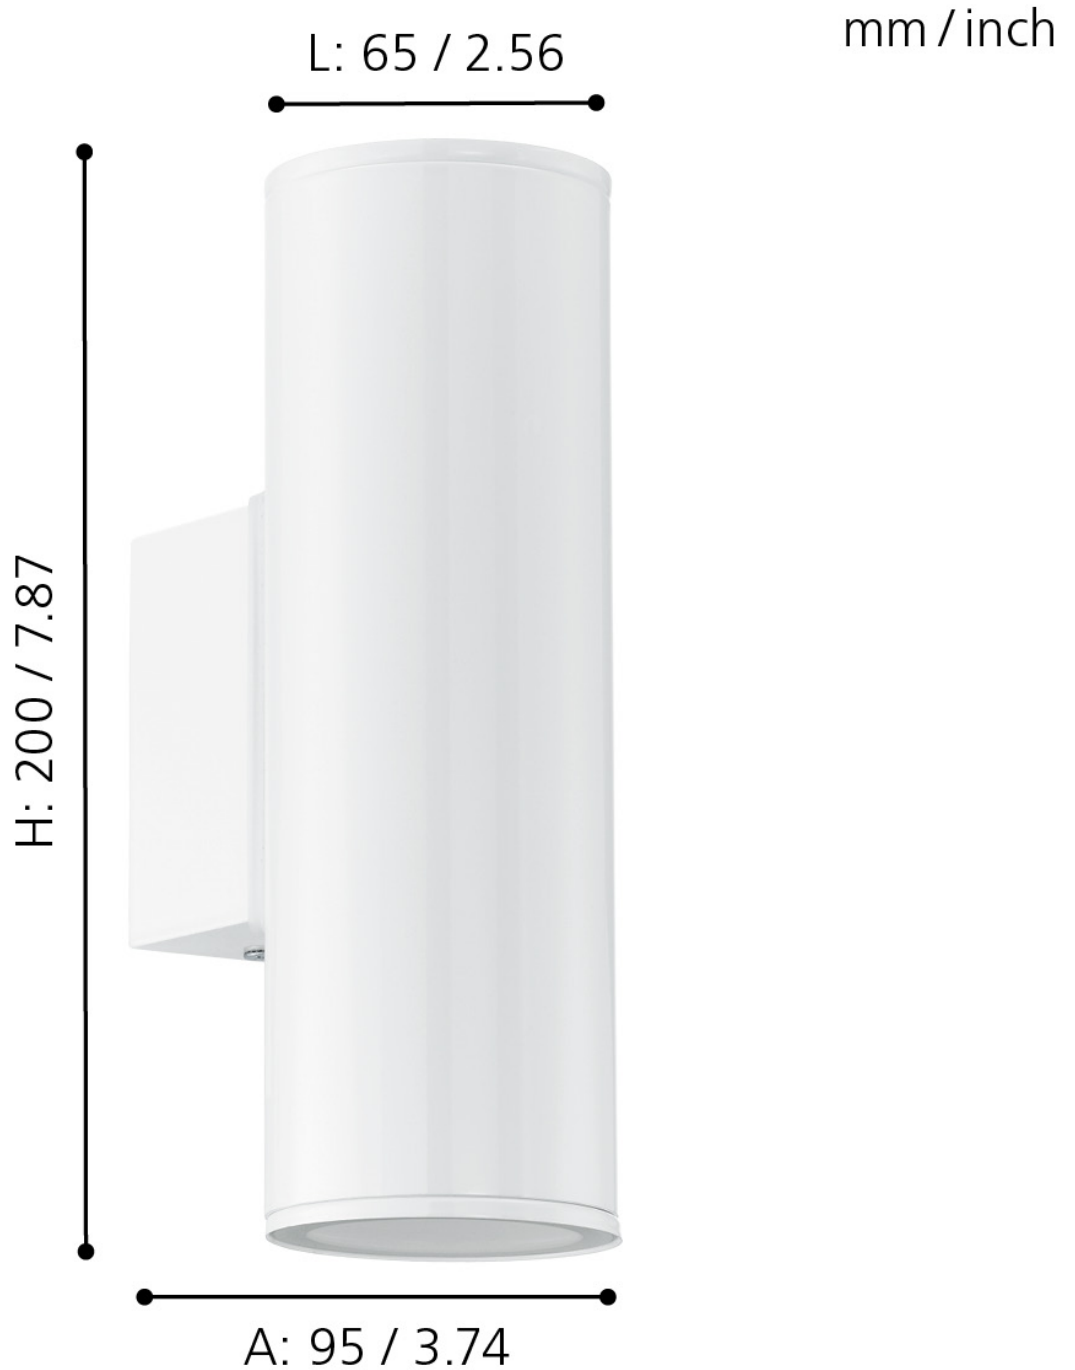

Eglo Lighting - Riga - 94101 - LED White 2 Light IP44 Outdoor Wall Washer Light

CONTACT