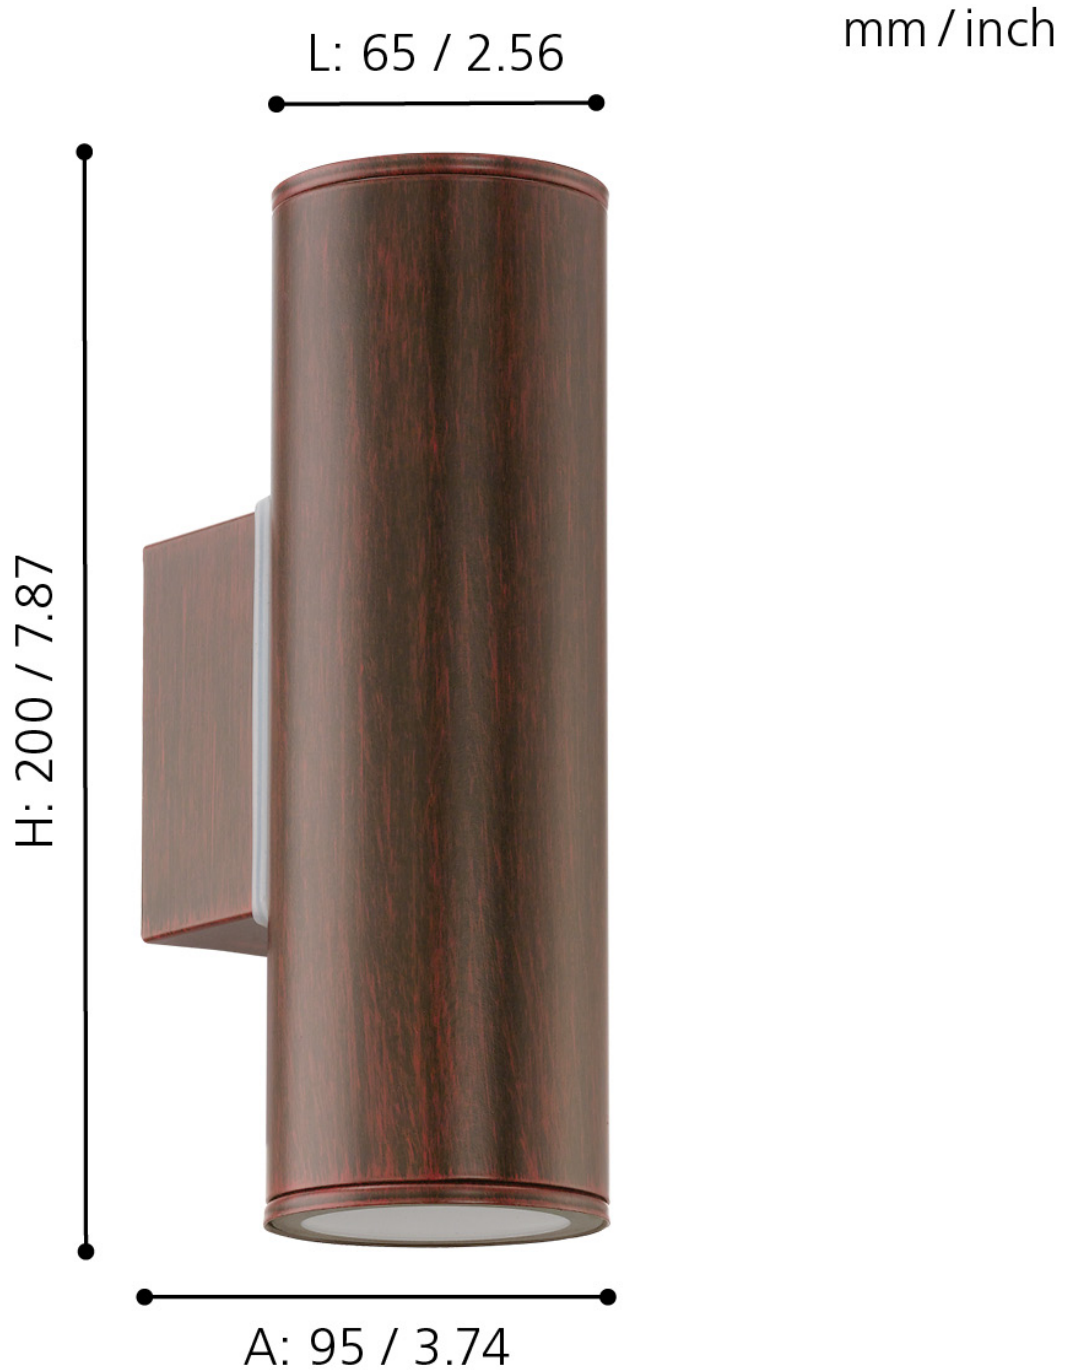

Eglo Lighting - Riga - 94105 - LED Antique Brown 2 Light IP44 Outdoor Wall Washer Light

CONTACT