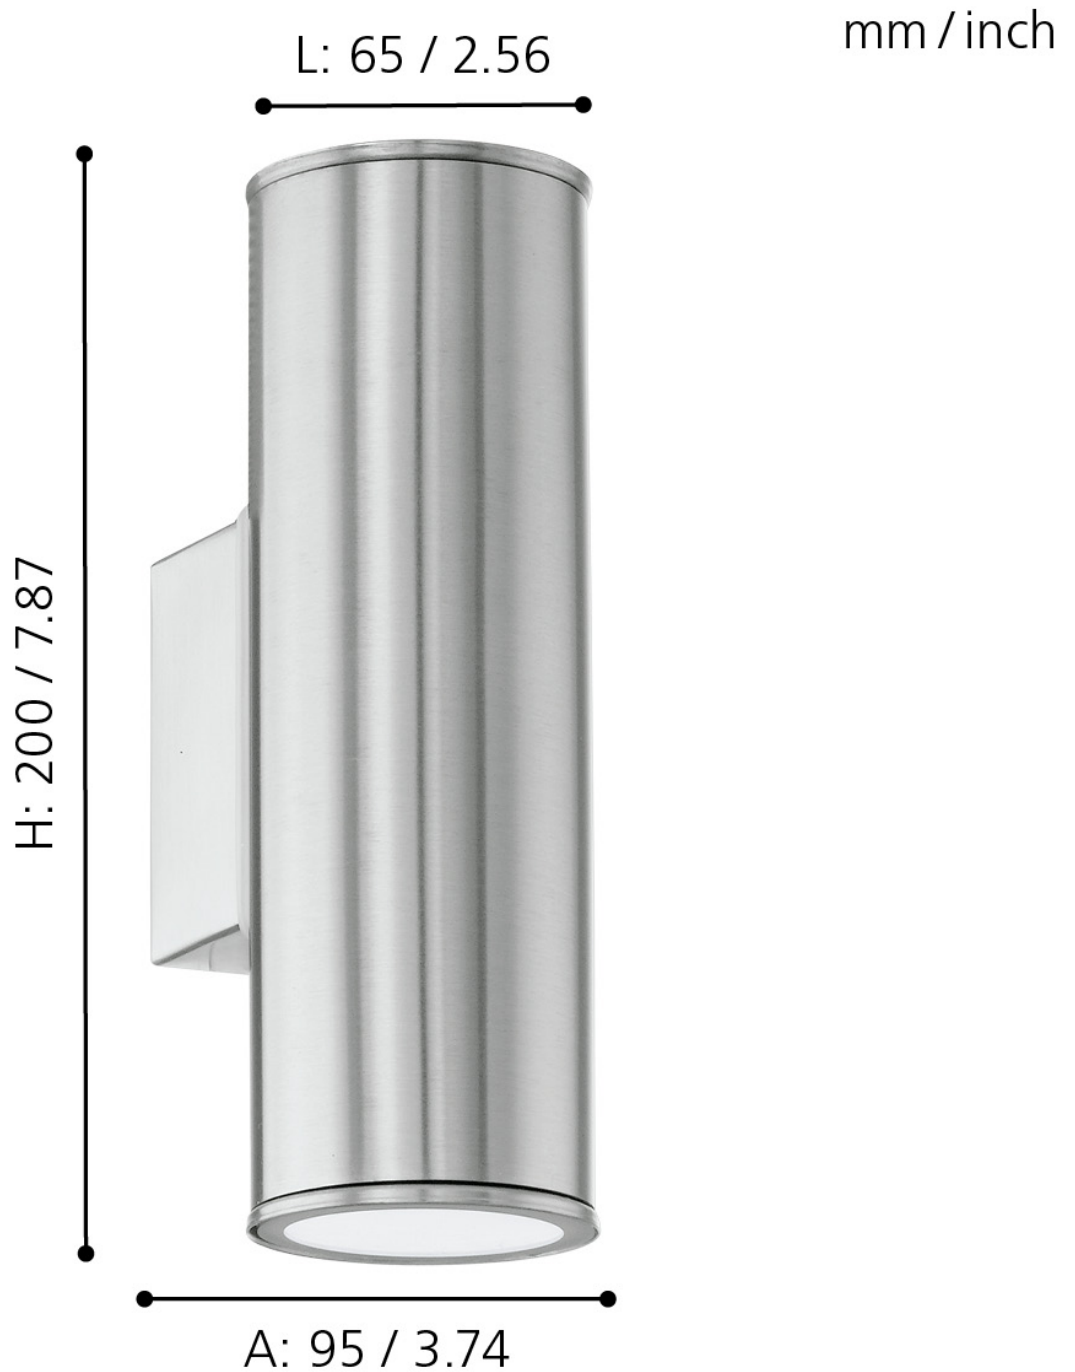

Eglo Lighting - Riga - 94107 - LED Stainless Steel 2 Light IP44 Outdoor Wall Washer Light

CONTACT