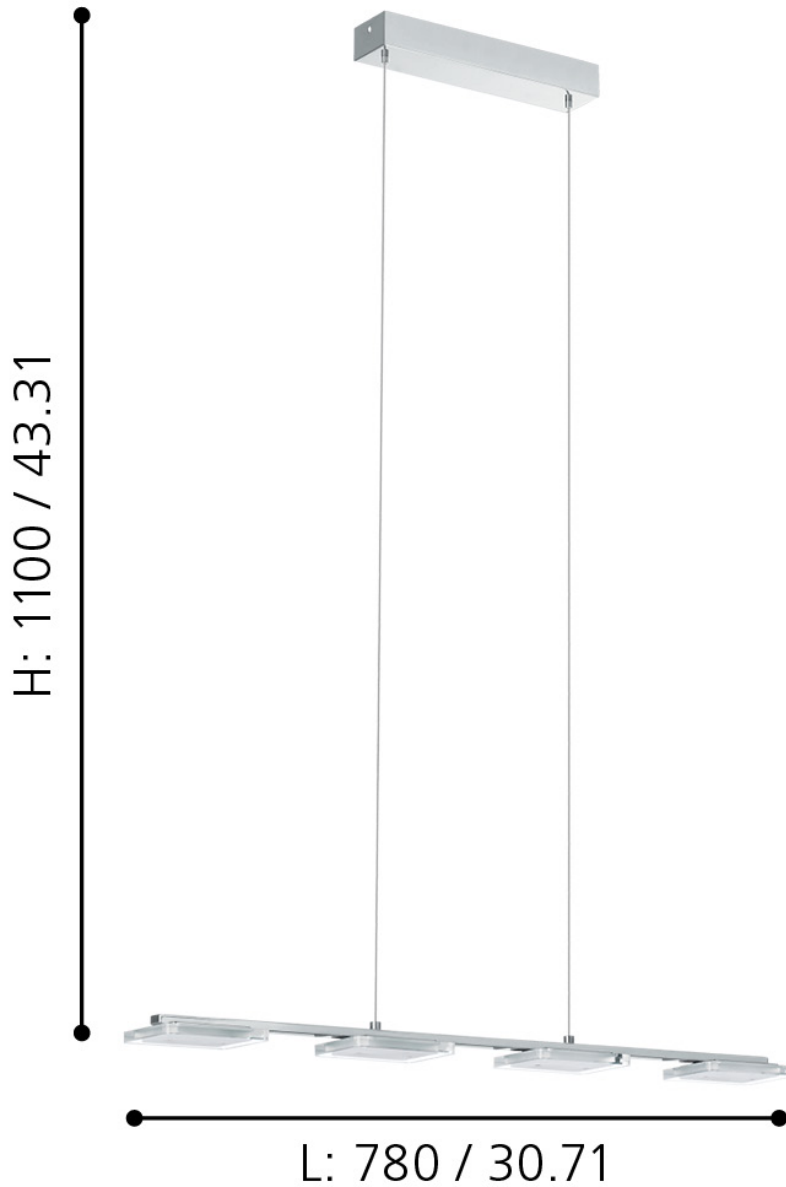

Eglo Lighting - Cartama - 94244 - LED Chrome Clear 4 Light Bar Ceiling Pendant Light

mm / inch

CONTACT