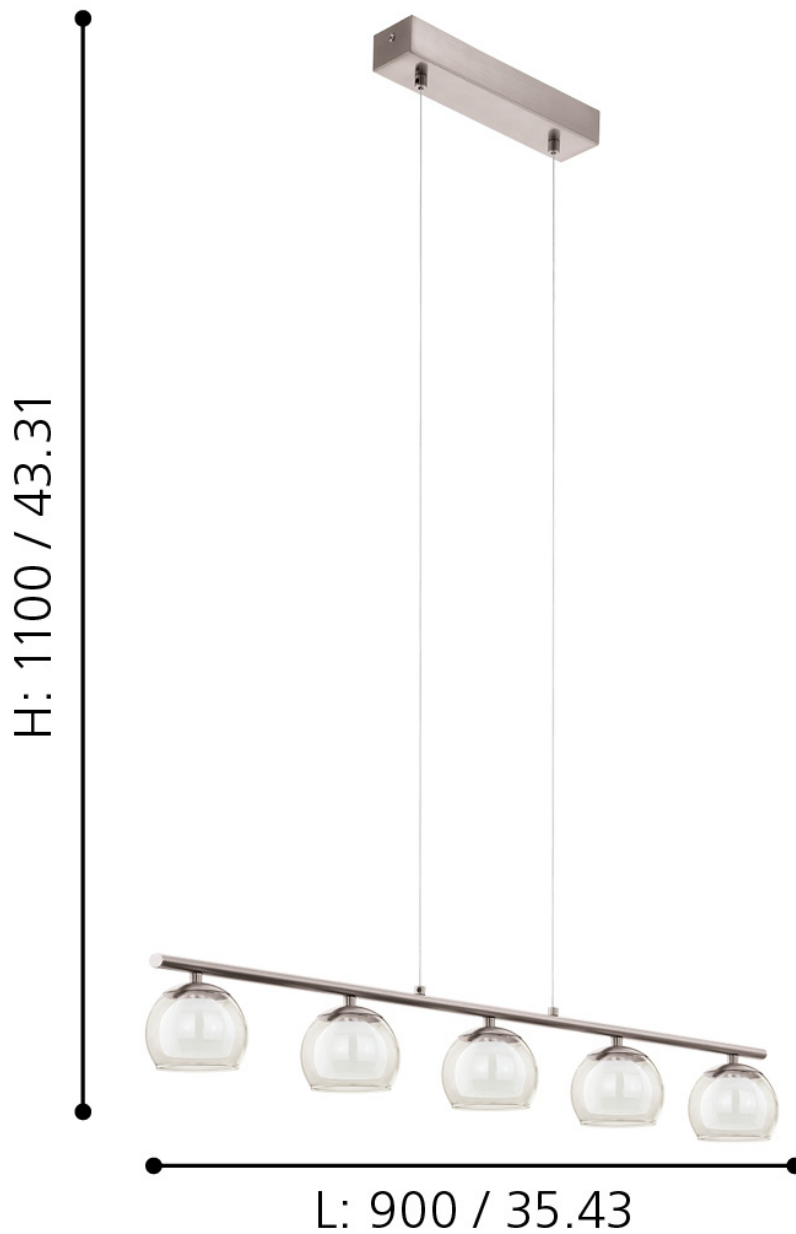

Eglo Lighting - Romagnese - 94319 - LED Satin Nickel Amber Glass 5 Light Bar Ceiling Pendant Light

mm / inch

**CONTACT**