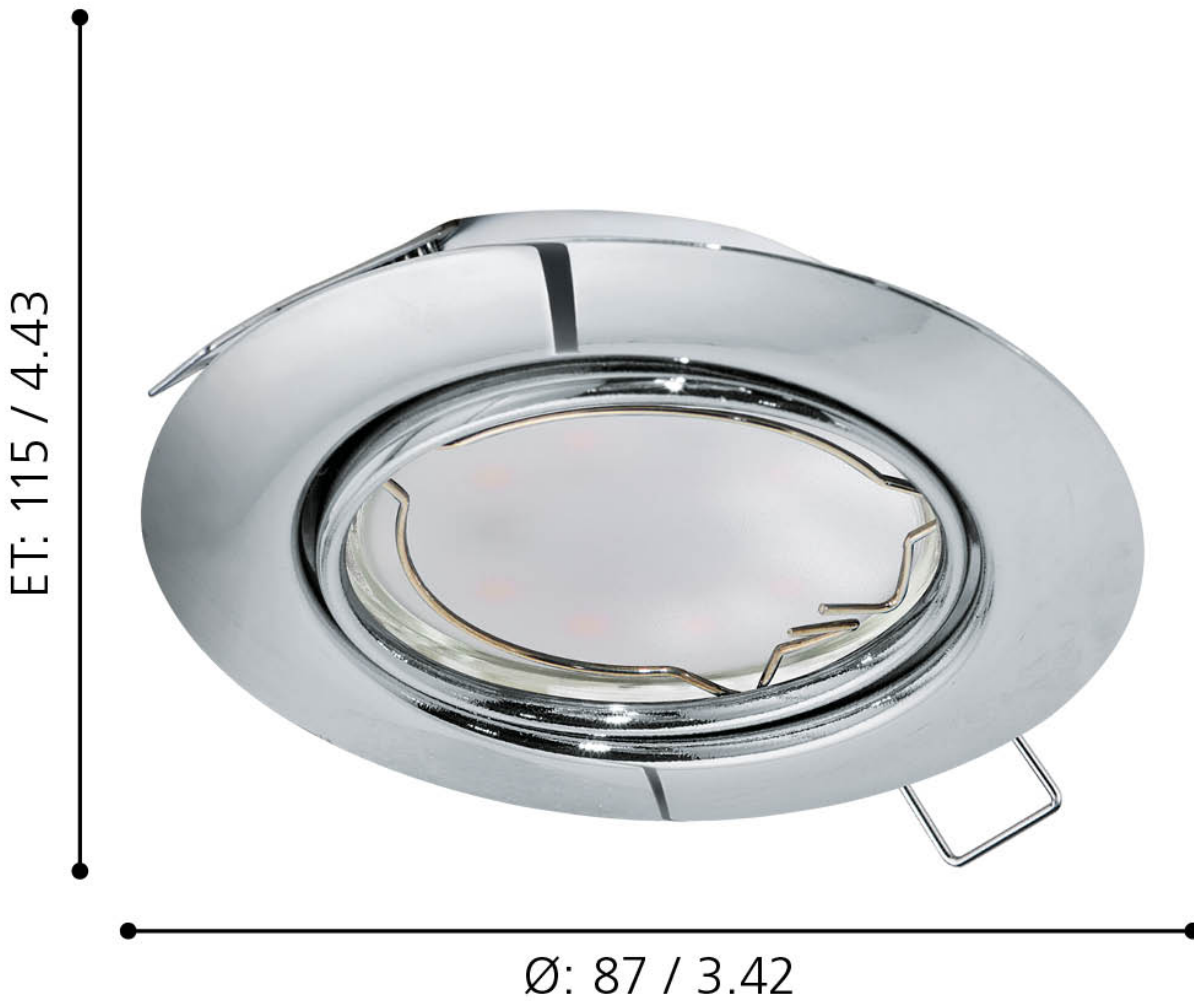

Eglo Lighting - Set of 3 Peneto - 94407 - LED Chrome Recessed Ceiling Downlights

mm / inch

CONTACT