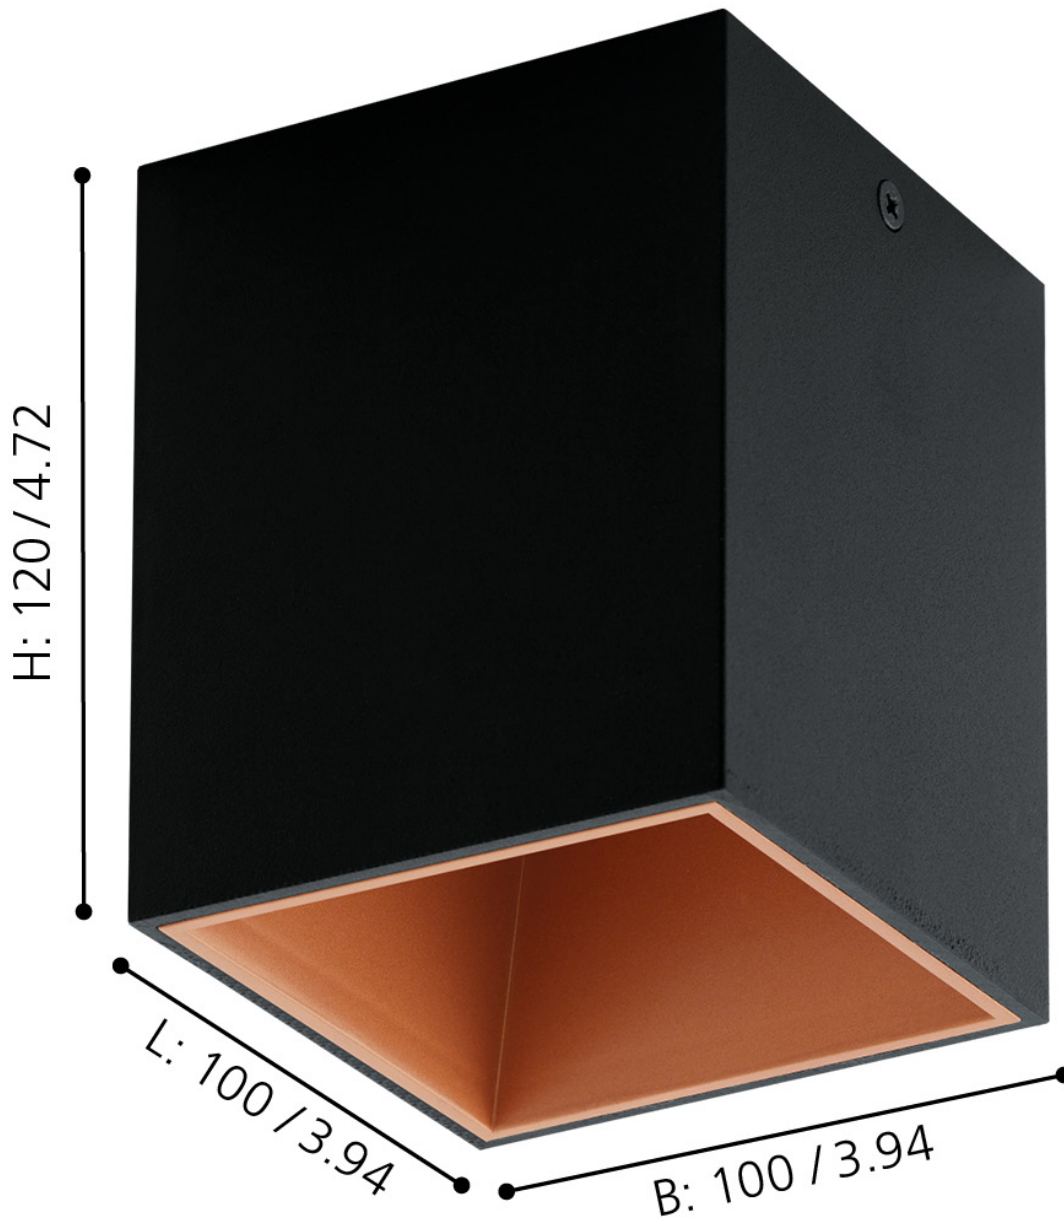

Eglo Lighting - Polasso - 94496 - LED Black Copper Flush Ceiling Light

mm / inch

**CONTACT**