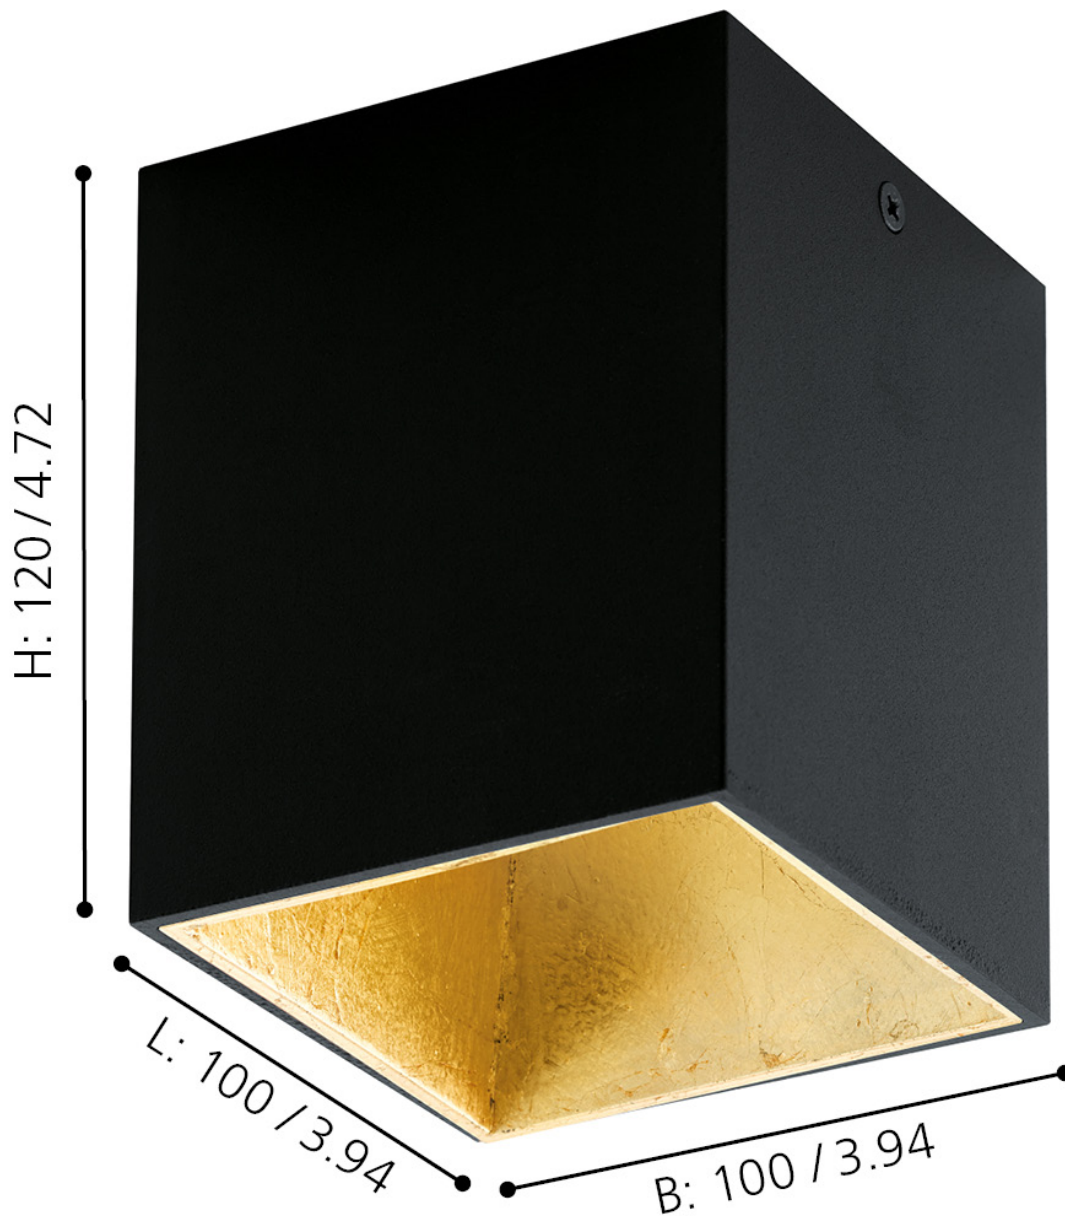

Eglo Lighting - Polasso - 94497 - LED Black Gold Flush Ceiling Light

mm / inch

**CONTACT**