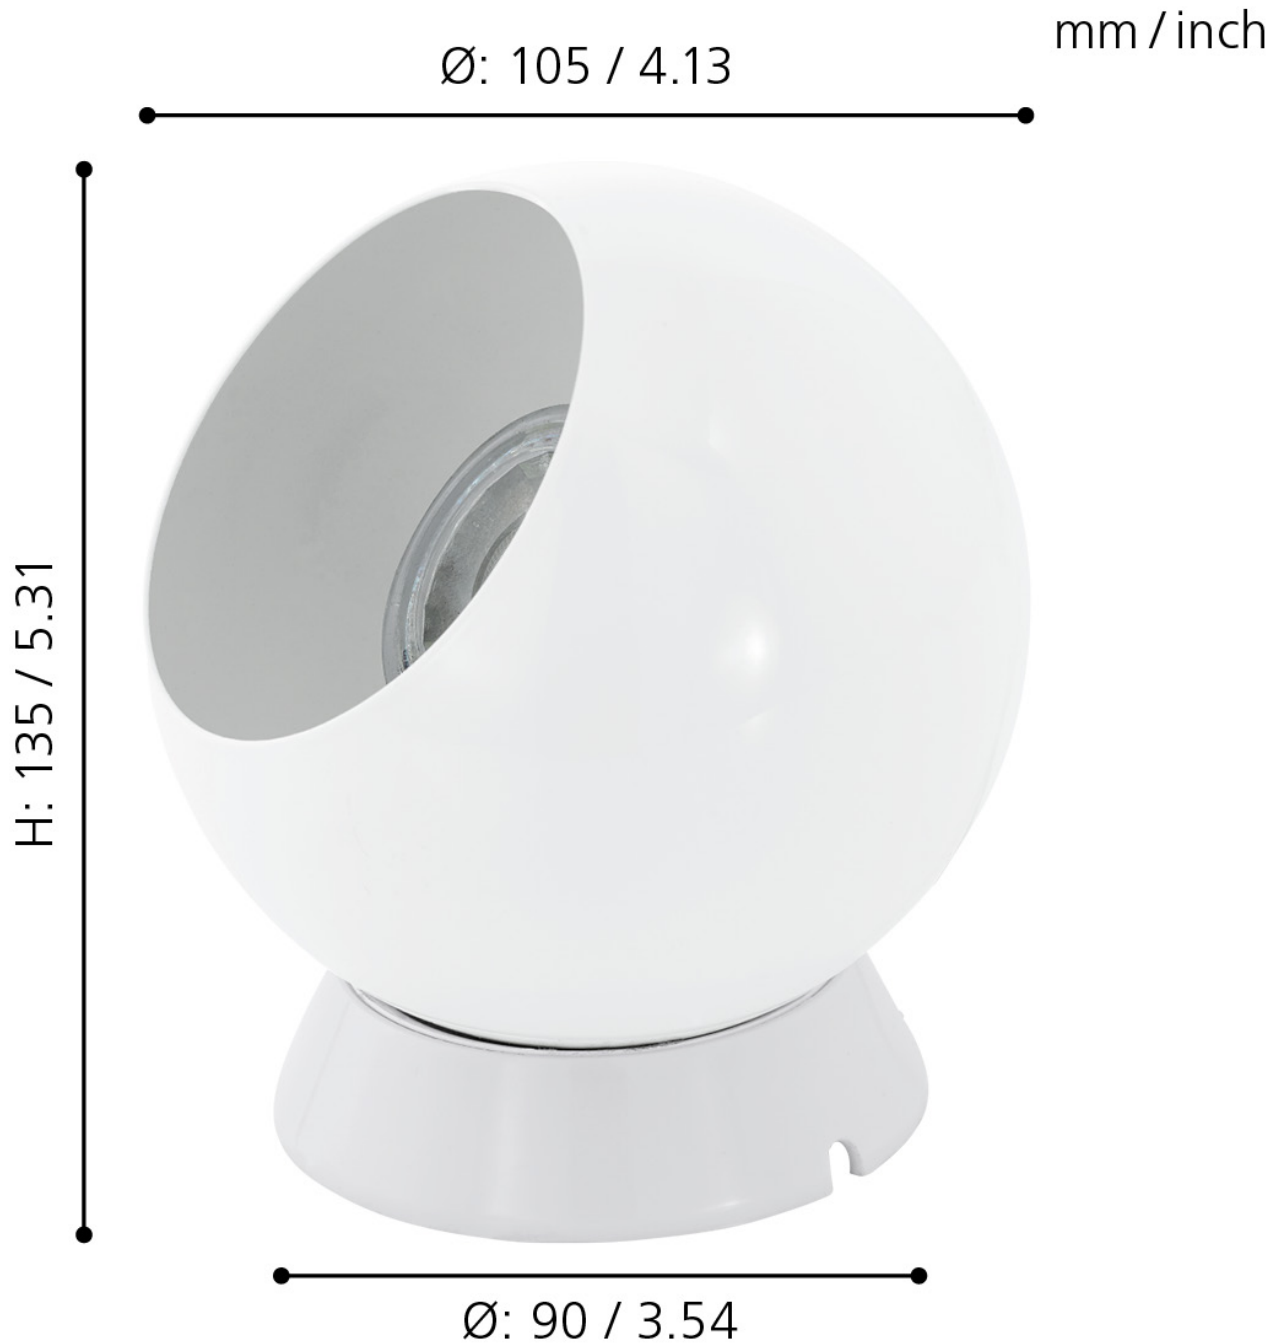

Eglo Lighting - Petto 1 - 94513 - LED White Table Lamp

CONTACT