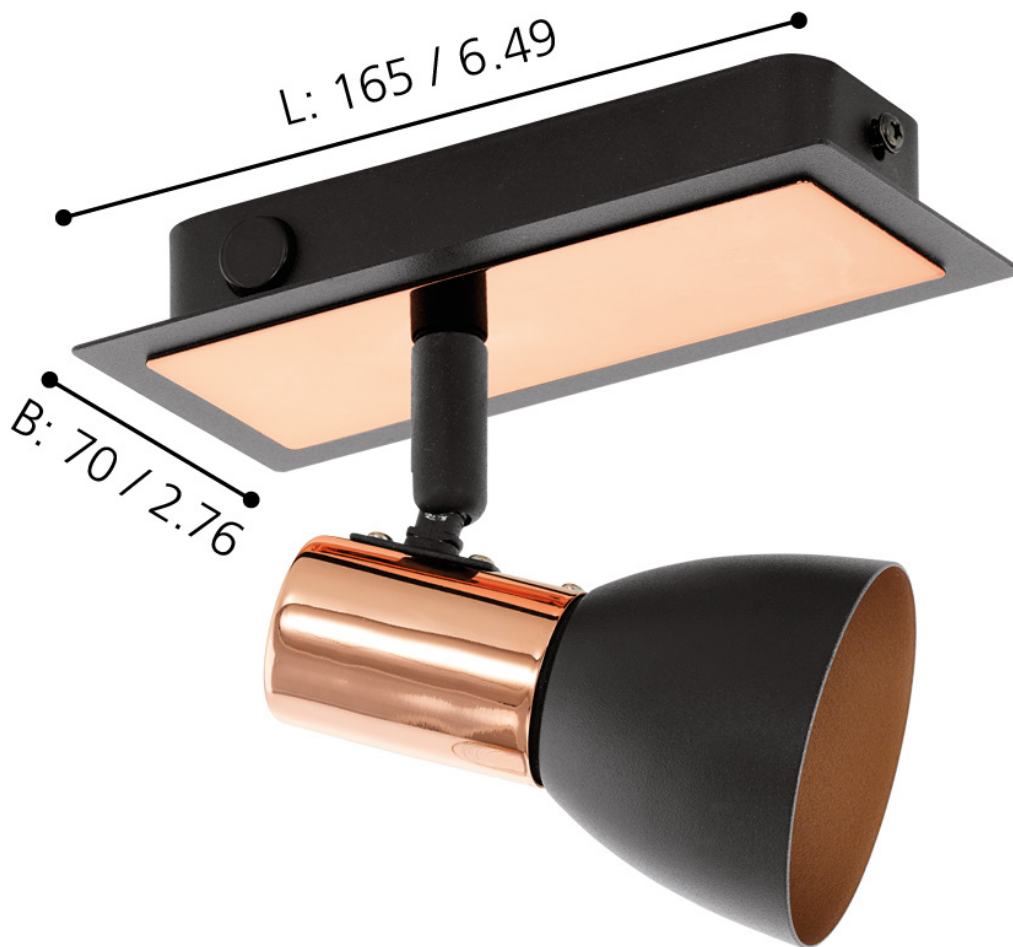

Eglo Lighting - Barnham - 94584 - LED Black Copper Spotlight

mm / inch

CONTACT