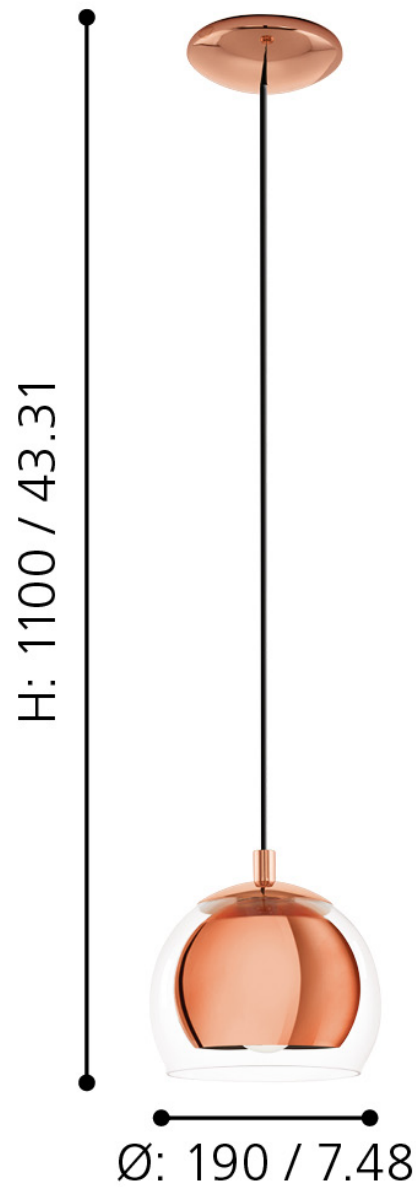

Eglo Lighting - Rocamar - 94589 - Copper Clear Glass Ceiling Pendant Light

mm / inch

**CONTACT**