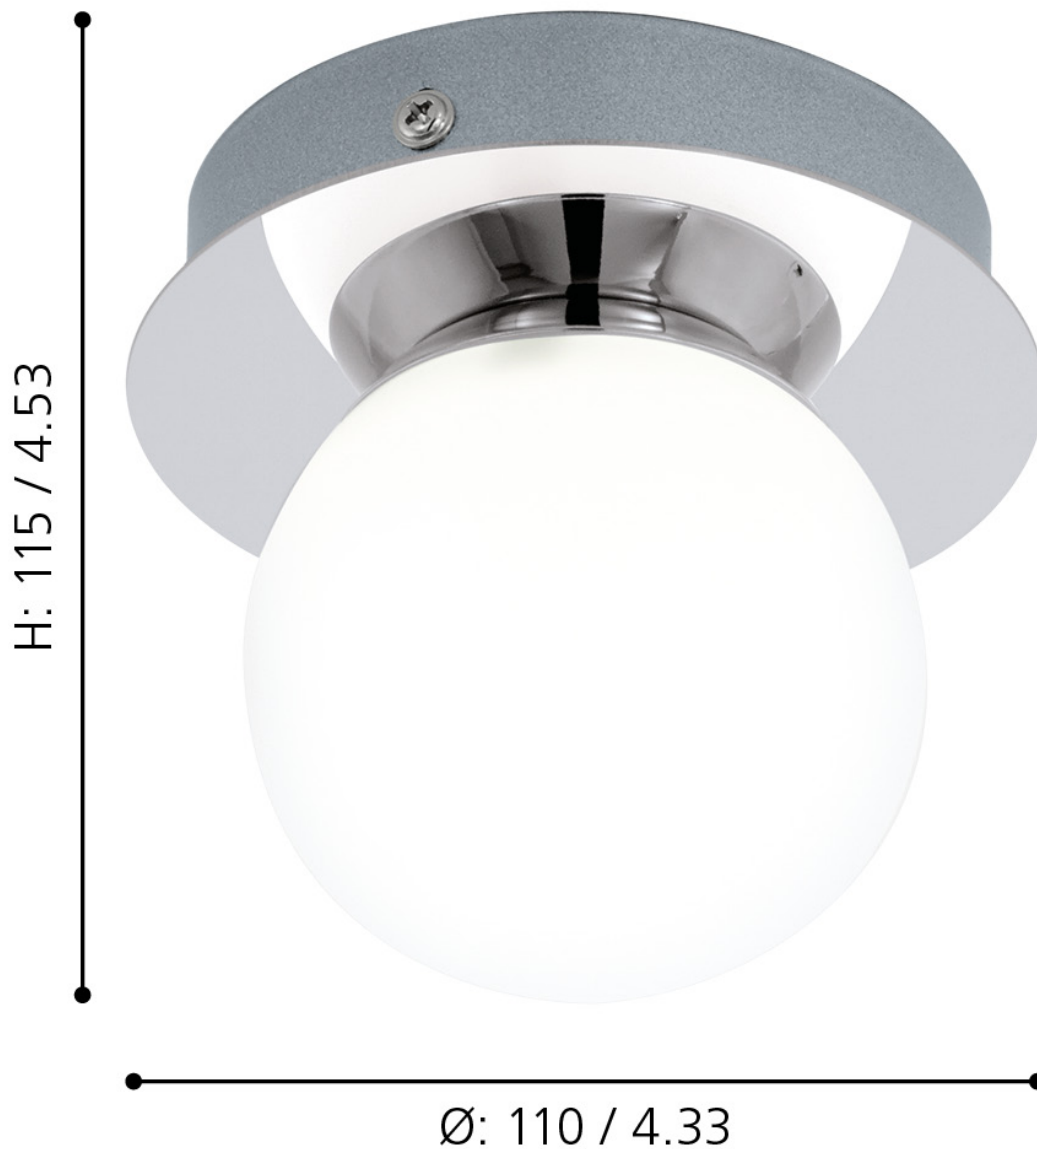

Eglo Lighting - Mosiano - 94626 - LED Chrome White Glass IP44 Bathroom Ceiling Flush Light

mm / inch

CONTACT