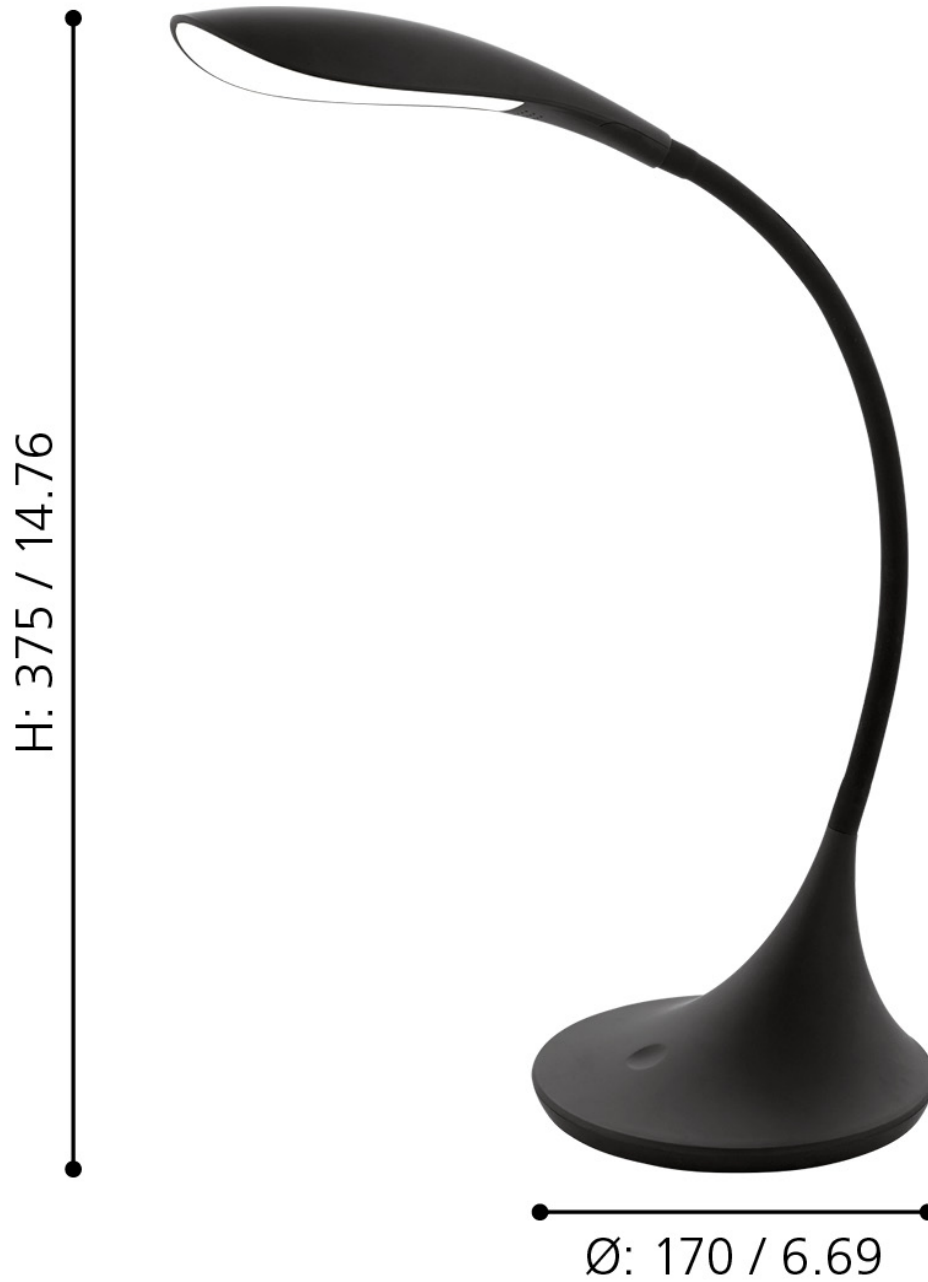

Eglo Lighting - Dambera - 94673 - LED Black Touch Task Table Lamp

mm / inch

CONTACT