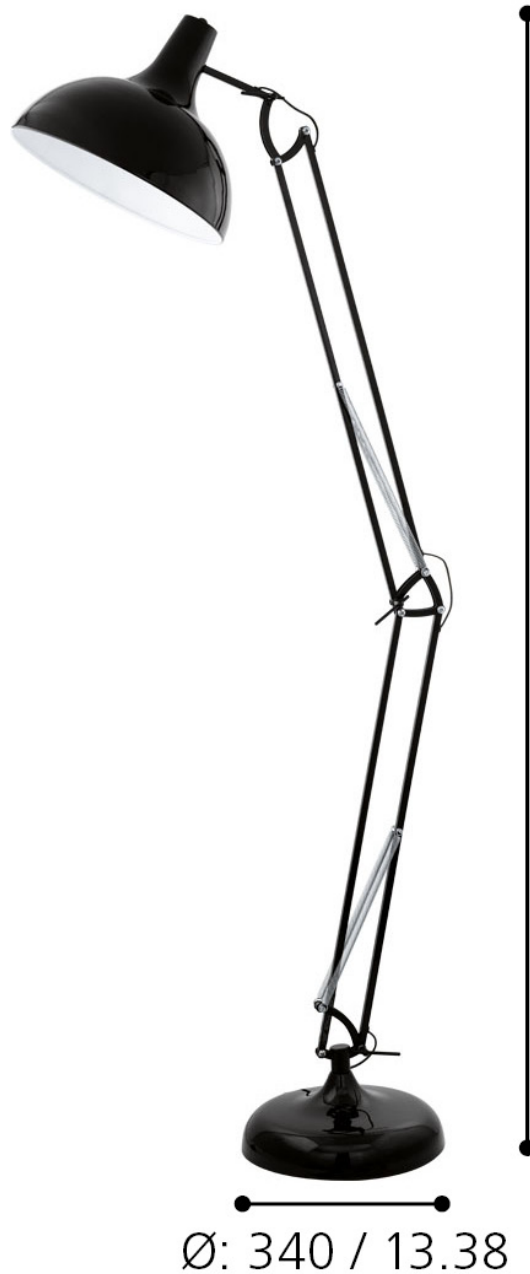

Eglo Lighting - Borgillio - 94698 - Black Floor Reading Lamp

mm / inch

CONTACT