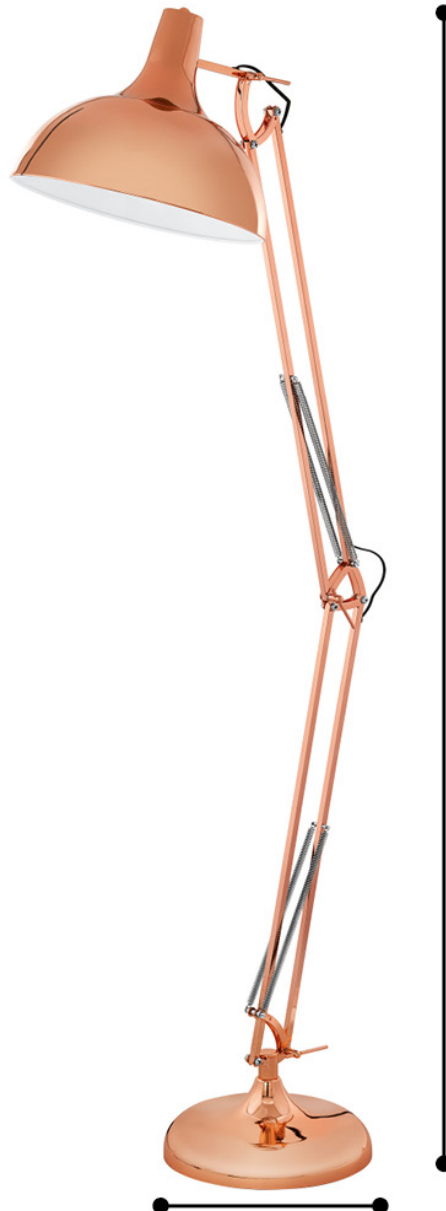

Eglo Lighting - Borgillio - 94705 - Copper Floor Reading Lamp

mm / inch

H: 1900 / 74.80

Ø: 340 / 13.38

CONTACT