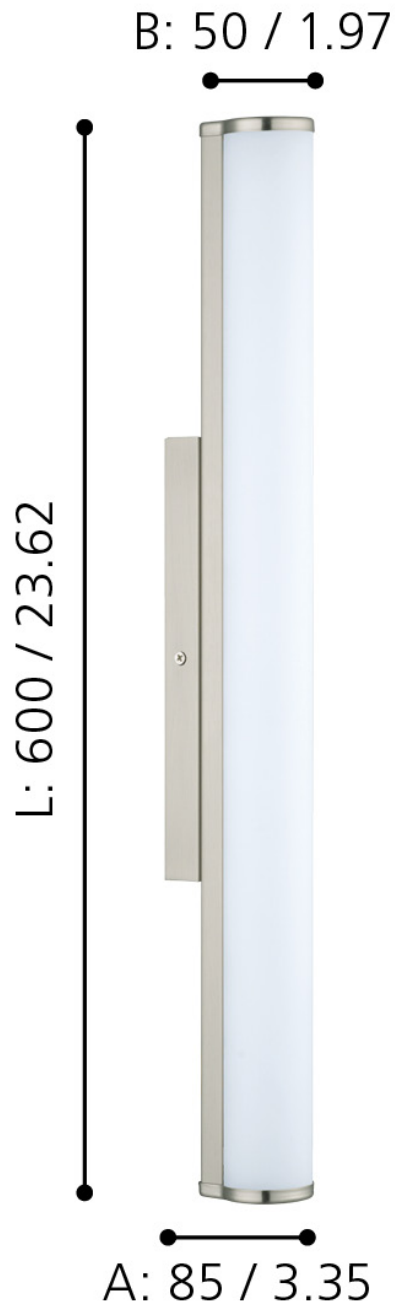

Eglo Lighting - Calnova - 94716 - LED Satin Nickel White Glass IP44 Bathroom Strip Wall Light

mm / inch

CONTACT