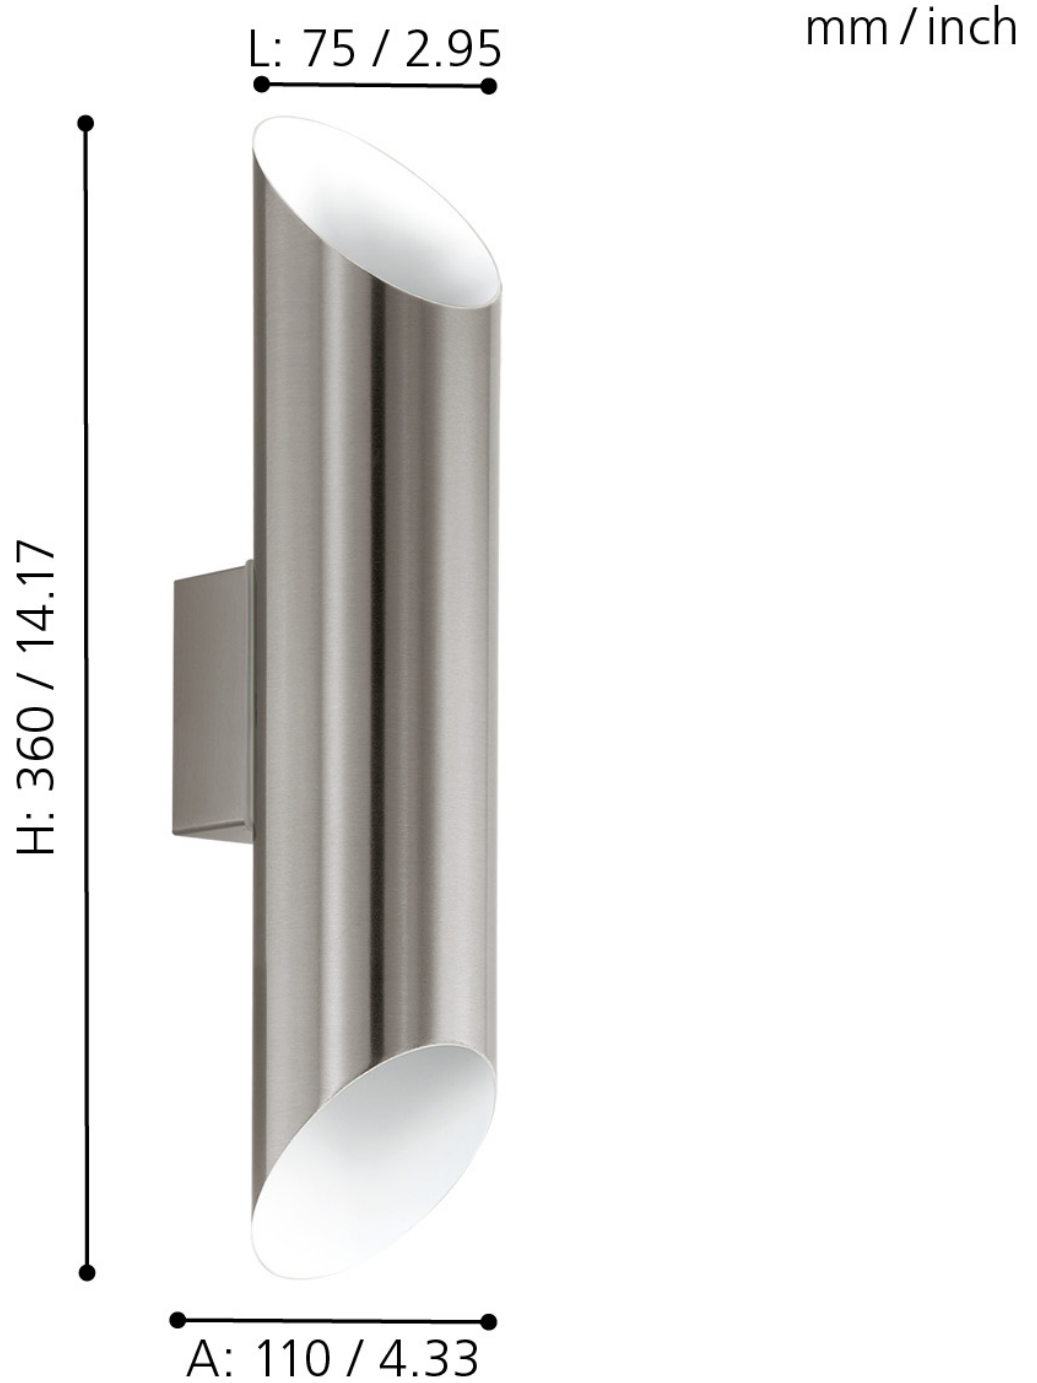

Eglo Lighting - Agolada - 94803 - LED Stainless Steel White 2 Light IP44 Outdoor Wall Washer Light

CONTACT