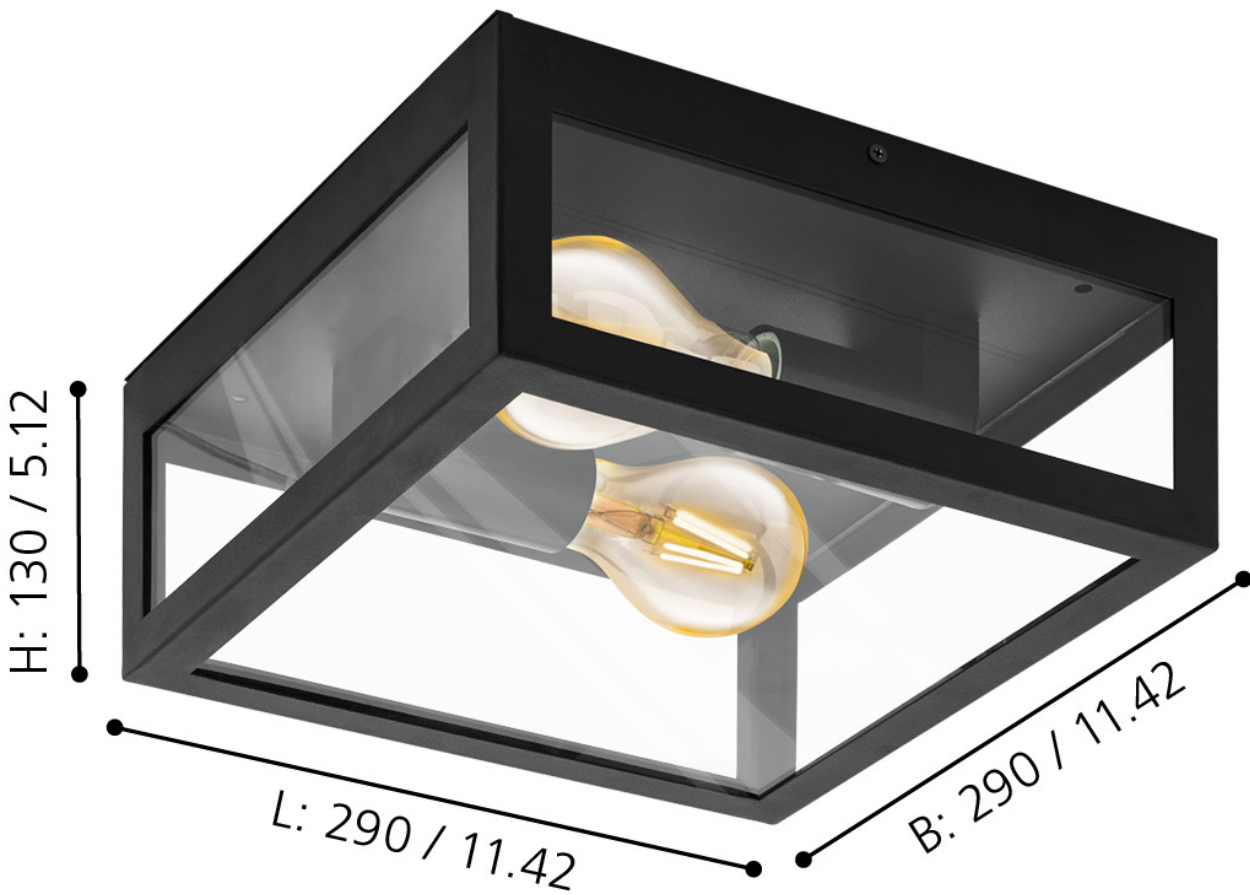

Eglo Lighting - Alamonte 1 - 94832 - Black Clear Glass 2 Light IP44 Outdoor Half Lantern Wall Light

mm / inch

**CONTACT**