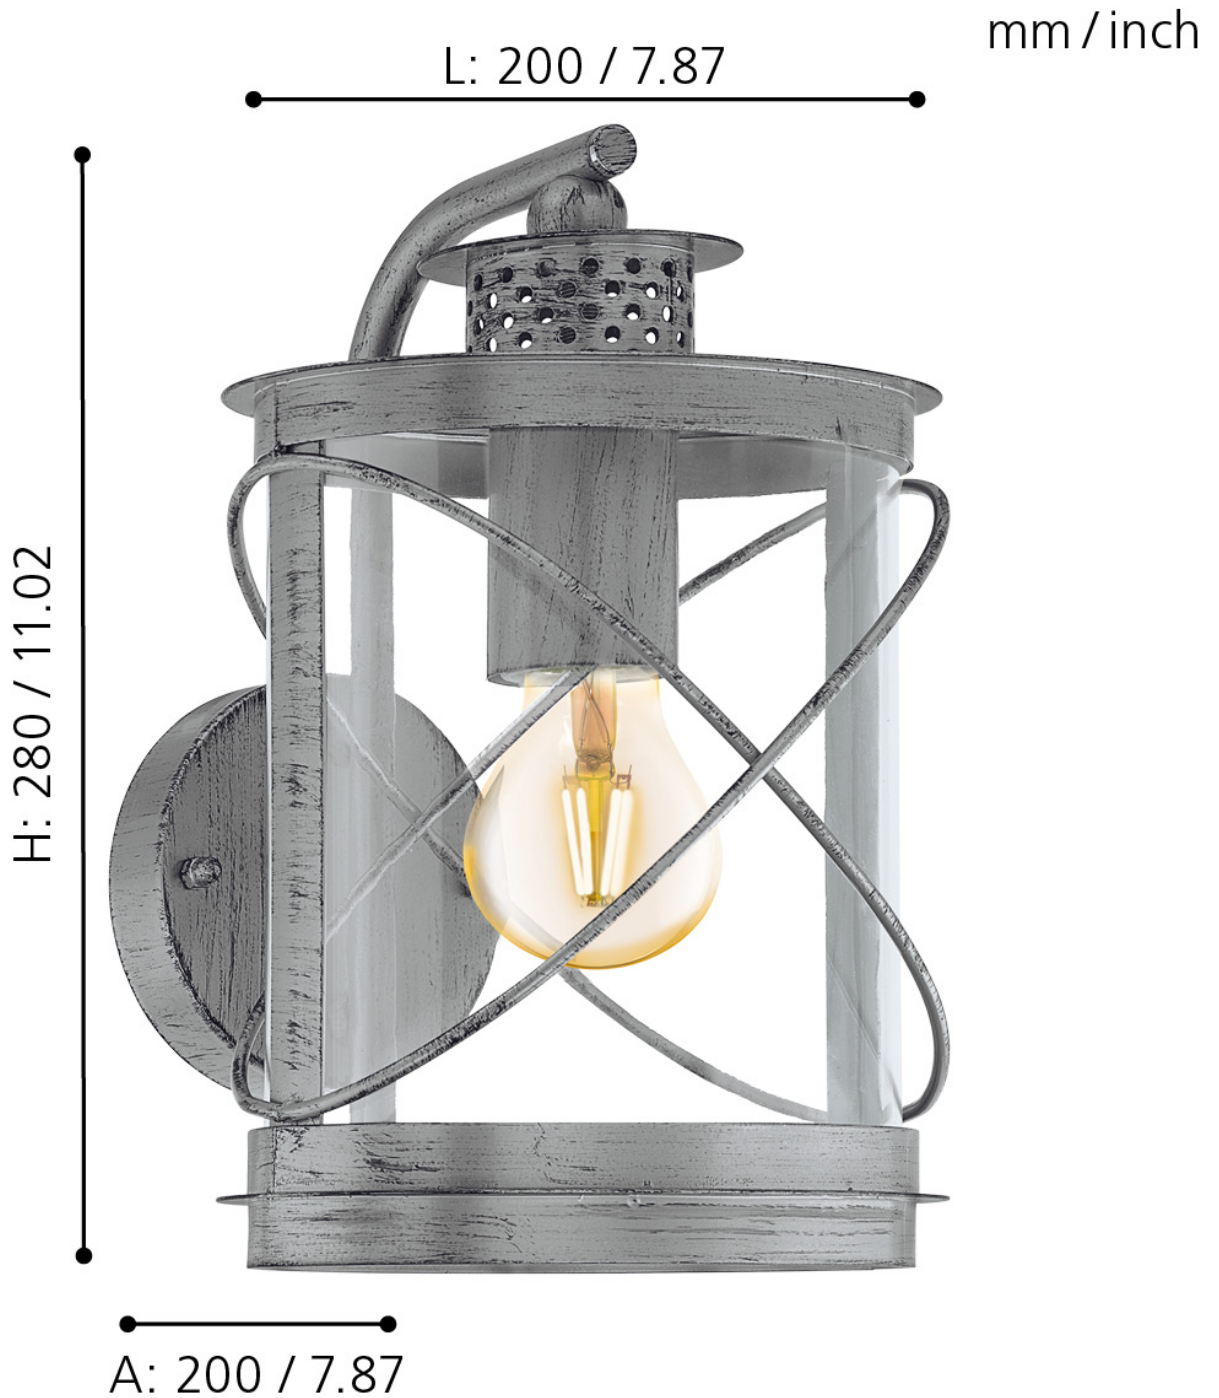

Eglo Lighting - Hilburn 1 - 94866 - Antique Silver Clear IP44 Outdoor Wall Light

CONTACT