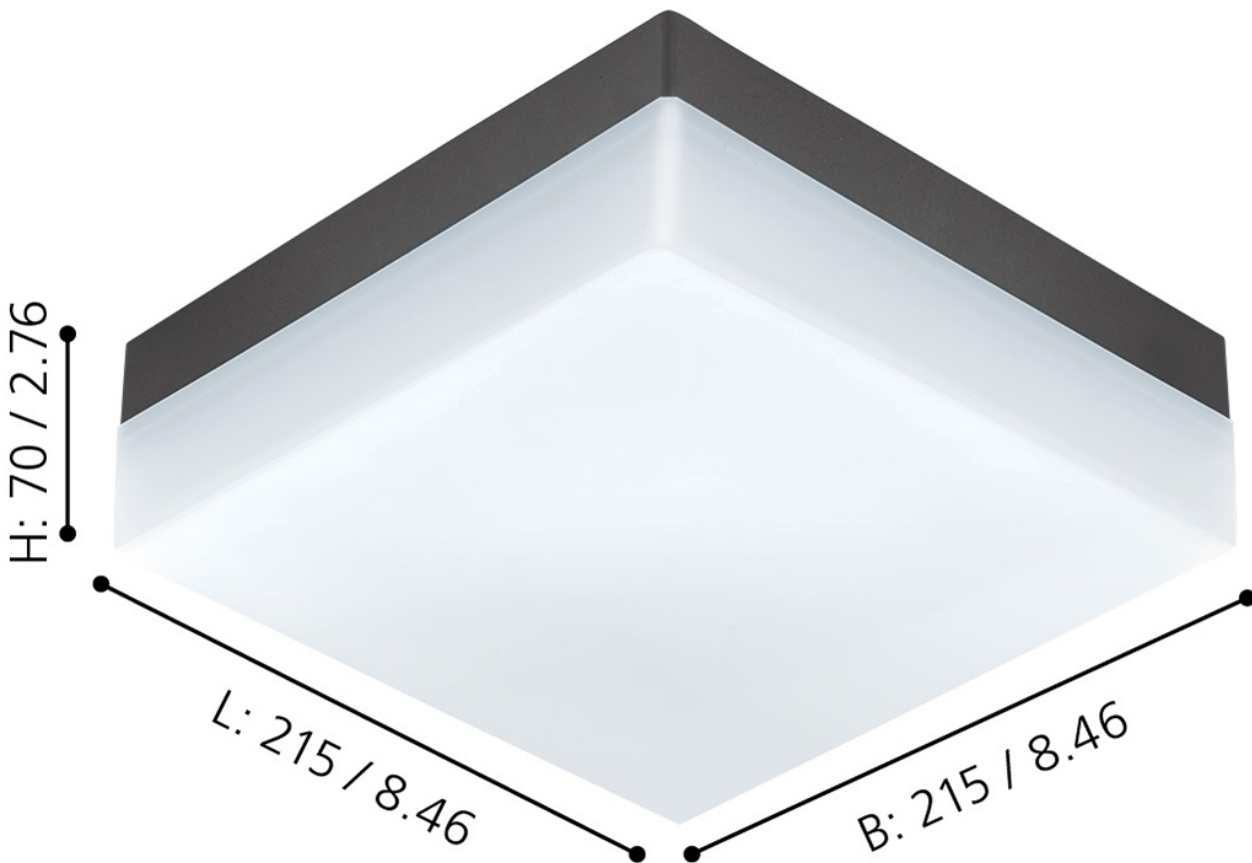

Eglo Lighting - Sonella - 94872 - LED Anthracite White IP44 Outdoor Ceiling Flush Light

mm / inch

CONTACT