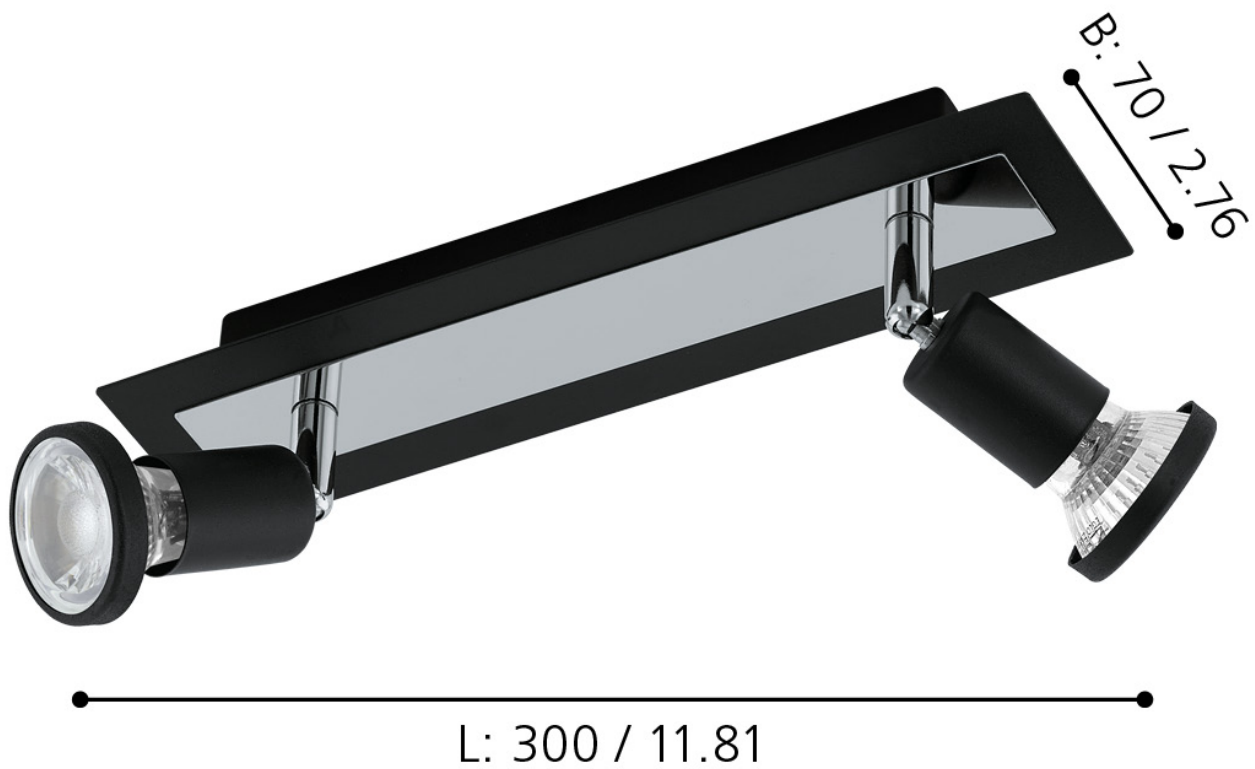

Eglo Lighting - Sarria - 94964 - LED Black Chrome 2 Light Ceiling Spotlight

mm / inch

**CONTACT**