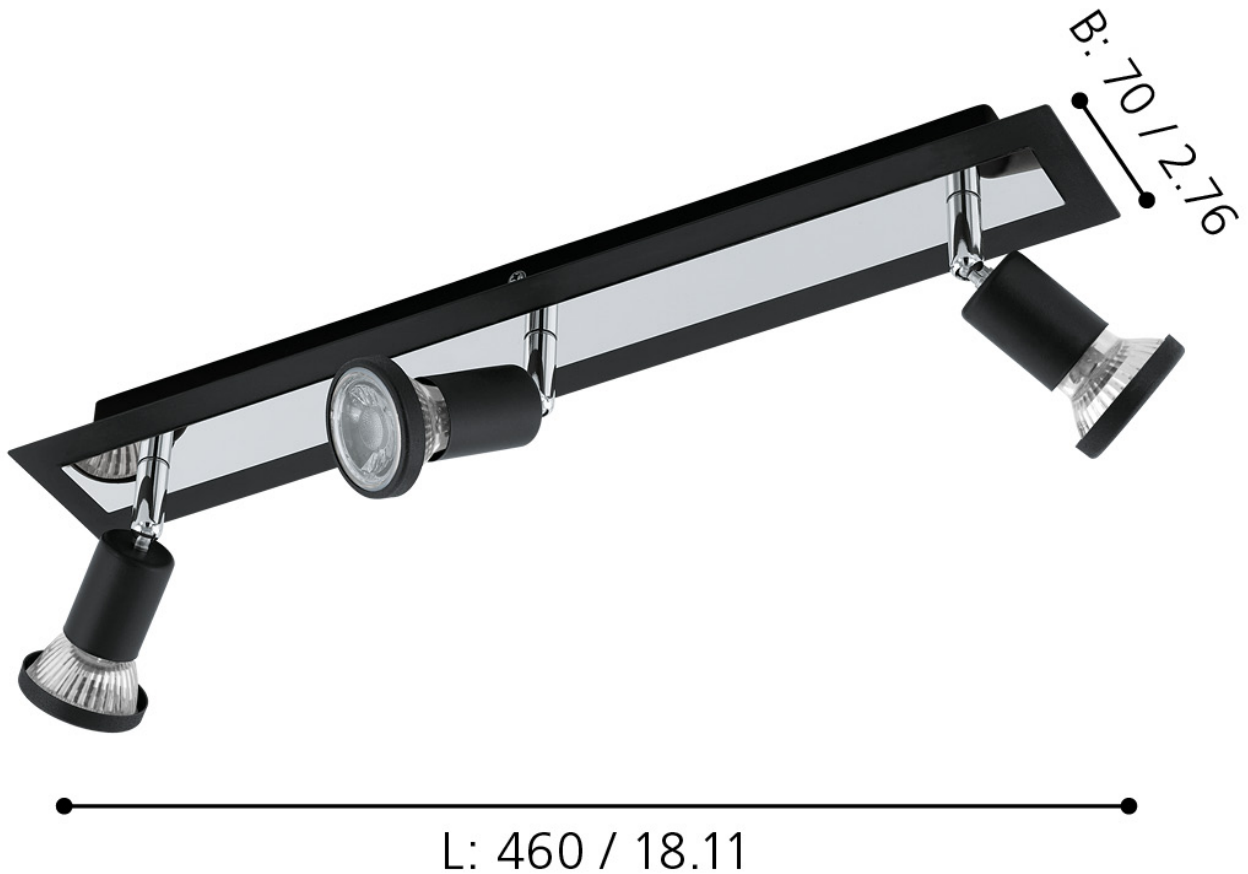

Eglo Lighting - Sarria - 94965 - LED Black Chrome 3 Light Ceiling Spotlight

mm / inch

**CONTACT**