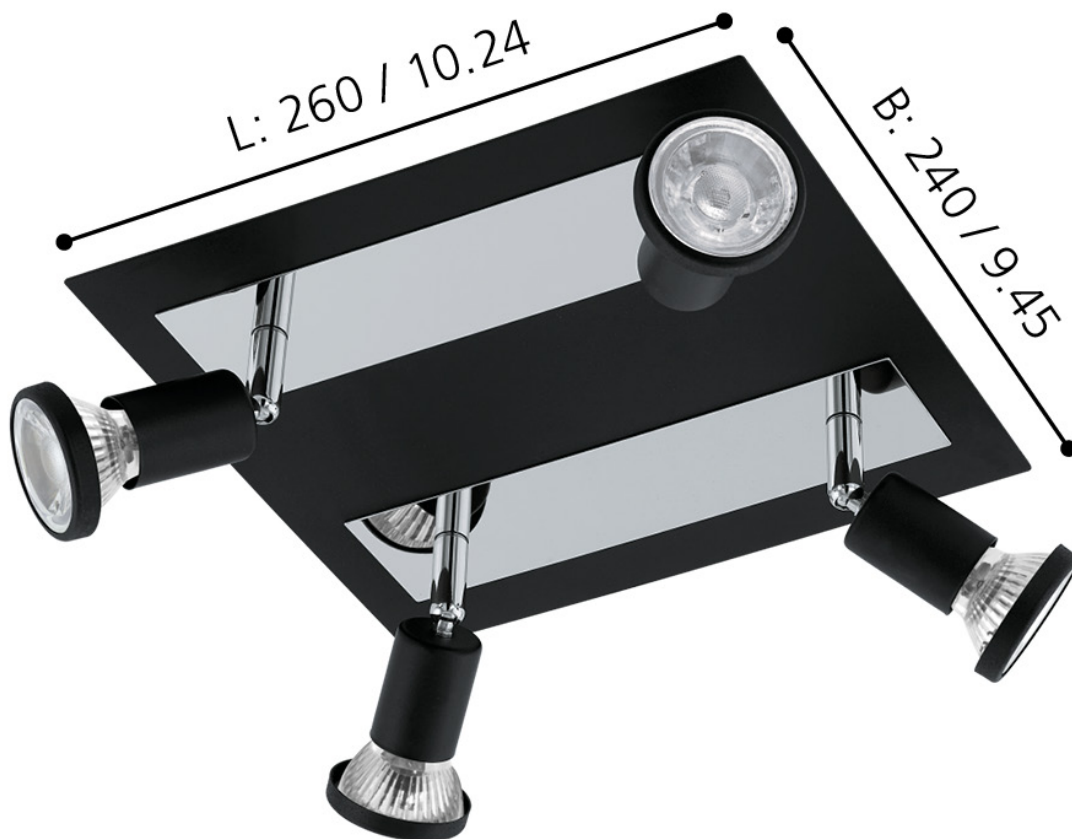

Eglo Lighting - Sarria - 94966 - LED Black Chrome 4 Light Ceiling Spotlight

mm / inch

**CONTACT**