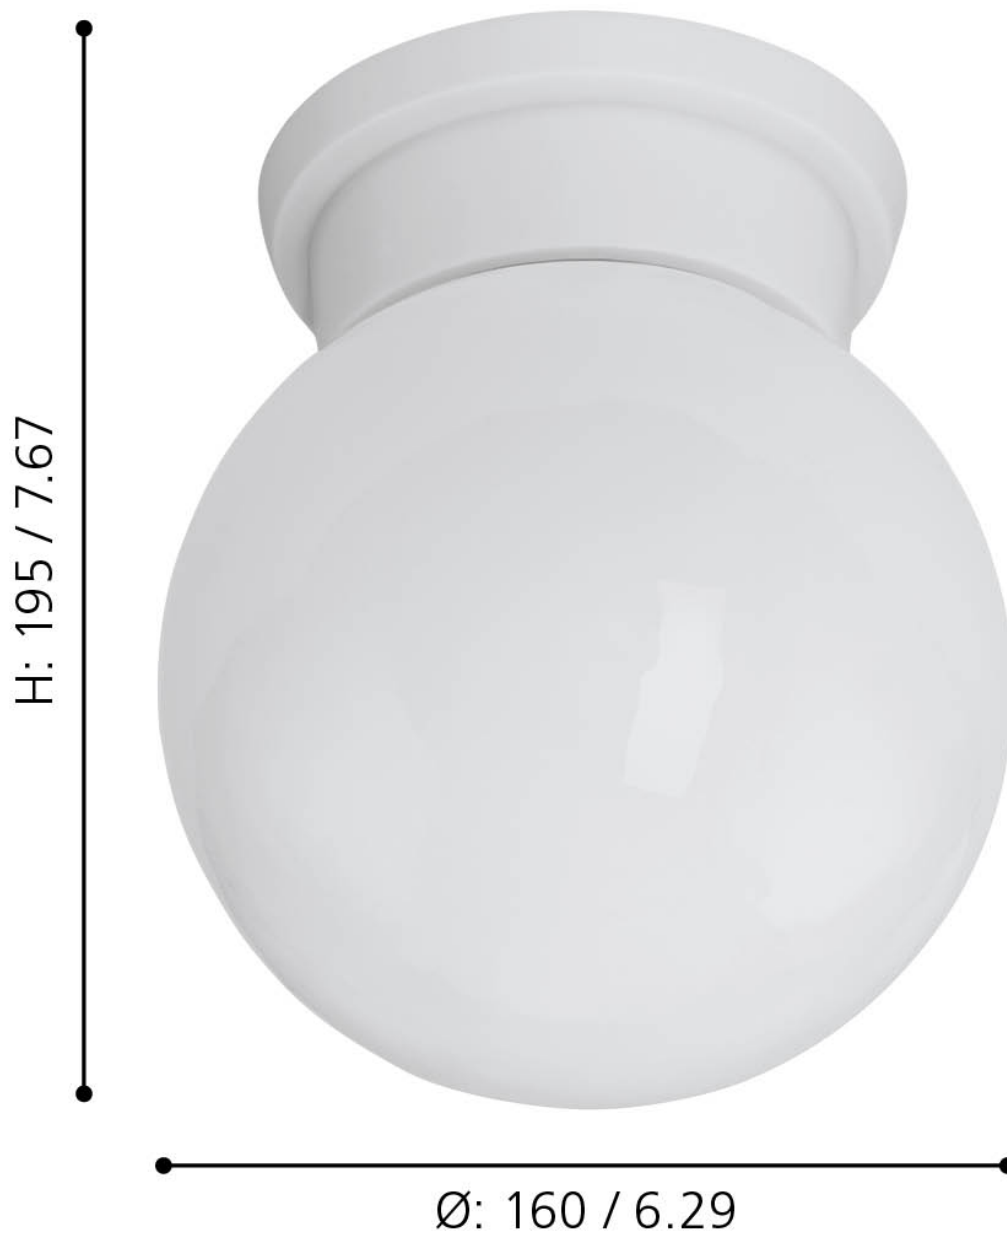

Eglo Lighting - Durelo - 94973 - White Glass Flush Ceiling Light

mm / inch

CONTACT