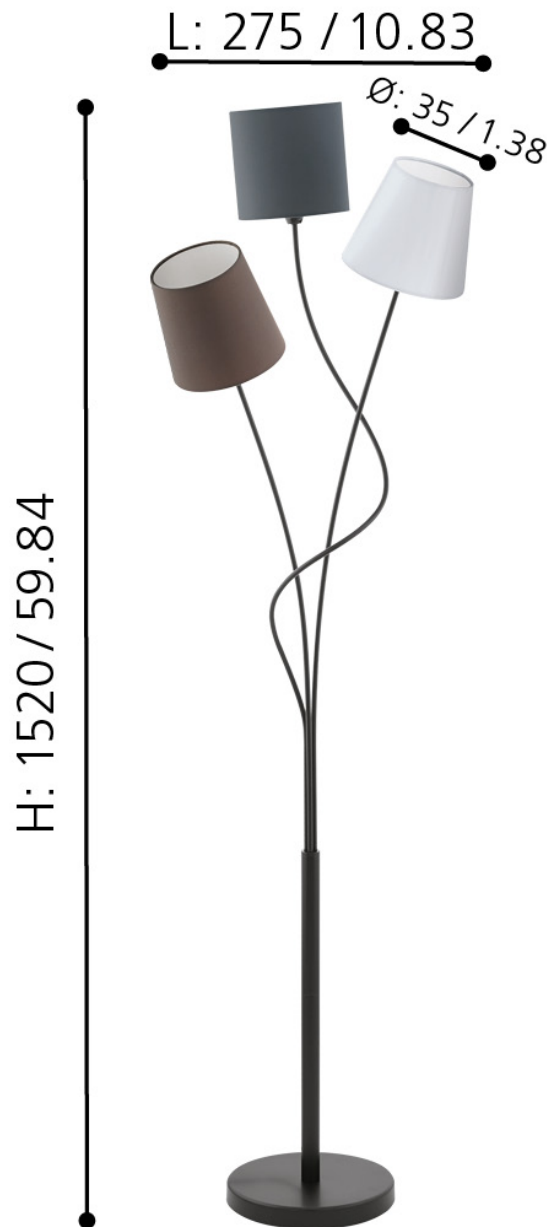

Eglo Lighting - Maronda - 94995 - Black Anthracite 3 Light Floor Lamp

mm / inch

**CONTACT**