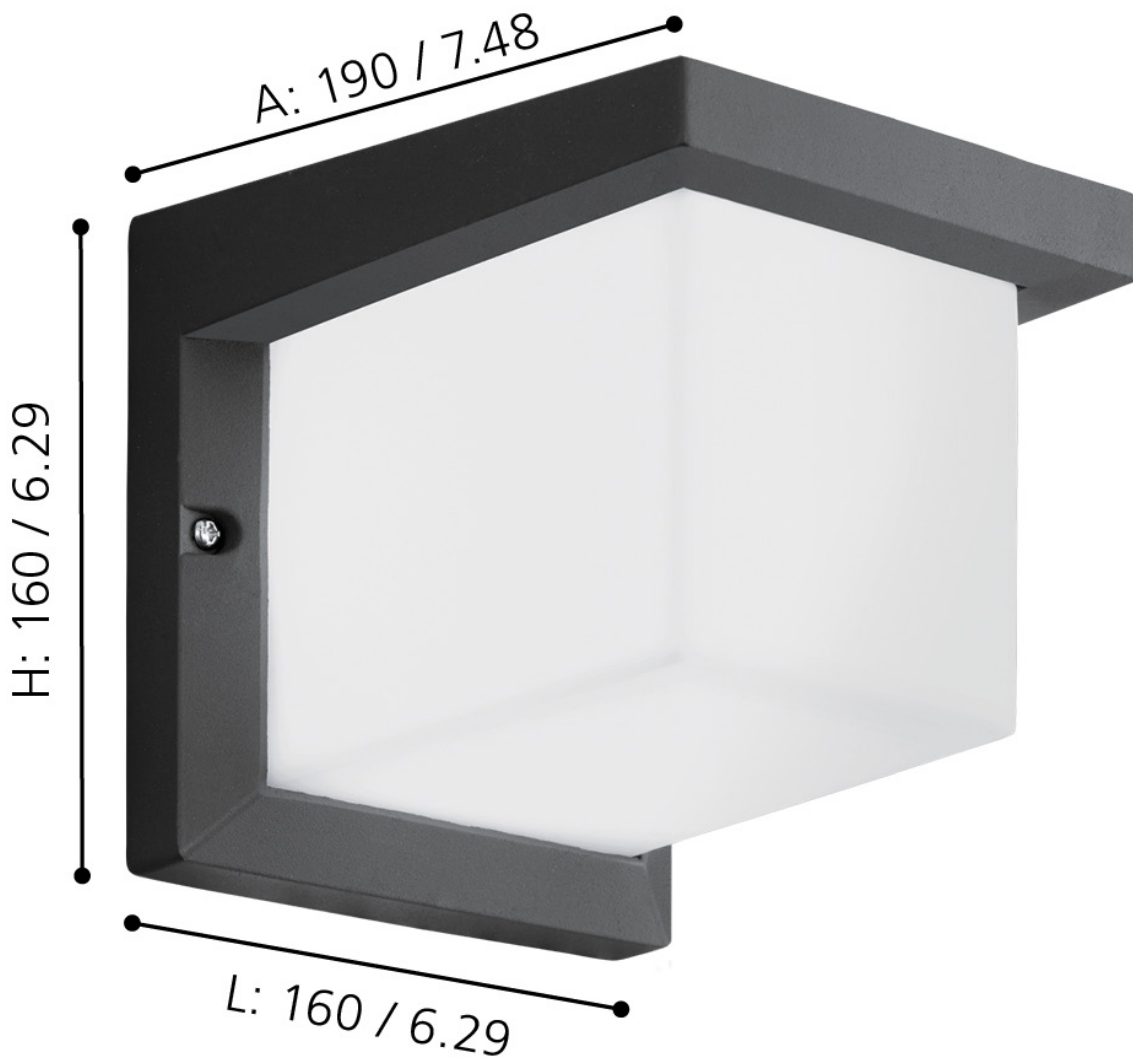

Eglo Lighting - Desella 1 - 95097 - LED Anthracite White IP55 Outdoor Wall Washer Light

mm / inch

CONTACT